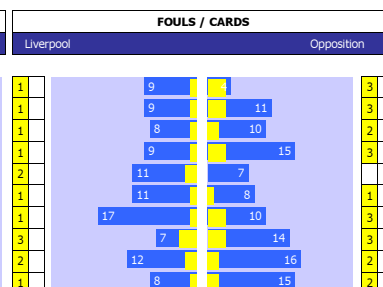

WEST HAM	LIVERPOOL		
P	PLAYER	APP	S	GLS
M	Cheikhou Kouyate	31	0	1
M	Manuel Lanzini	29	4	8
M	Mark Noble	29	1	3
M	Michail Antonio	29	0	9
M	Robert Snodgrass	26	7	7
M	Pedro Obiang	21	1	1
F	Andy Carroll	15	3	7
F	Andre Ayew	14	9	5
F	Edimilson Fernandes	6	20	0
F	Jonathan Calleri	3	12	1
F	Ashley Fletcher	2	12	0
M	Georginio Wijnaldum	31	3	5
M	Philippe Coutinho	26	3	10
M	Adam Lallana	25	4	7
M	Emre Can	24	6	5
M	Jordan Henderson	24	0	1
M	Lucas	12	10	0
F	Roberto Firmino	33	1	11
F	Sadio Mane	26	1	13
F	Divock Origi	13	19	6
F	Daniel Sturridge	5	13	2
F	Ben Woodburn	1	3	0