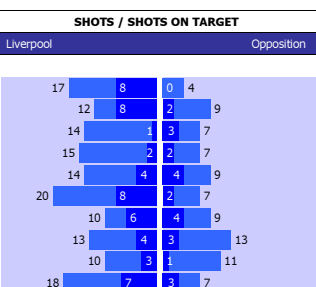

WEST HAM	LIVERPOOL		
P	PLAYER	APP	S	GLS
M	Cheikhou Kouyate	31	0	1
M	Manuel Lanzini	29	4	8
M	Mark Noble	29	1	3
M	Michail Antonio	29	0	9
M	Robert Snodgrass	26	7	7
M	Pedro Obiang	21	1	1
F	Andy Carroll	15	3	7
F	Andre Ayew	14	9	5
F	Edimilson Fernandes	6	20	0
F	Jonathan Calleri	3	12	1
F	Ashley Fletcher	2	12	0
M	Georginio Wijnaldum	31	3	5
M	Philippe Coutinho	26	3	10
M	Adam Lallana	25	4	7
M	Emre Can	24	6	5
M	Jordan Henderson	24	0	1
M	Lucas	12	10	0
F	Roberto Firmino	33	1	11
F	Sadio Mane	26	1	13
F	Divock Origi	13	19	6
F	Daniel Sturridge	5	13	2
F	Ben Woodburn	1	3	0