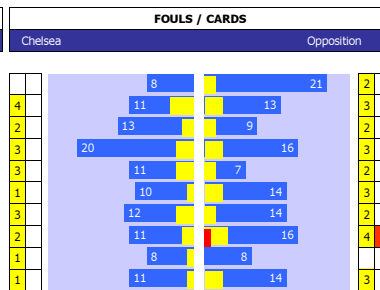

WEST BROM				CHELSEA					
P	PLAYER	APP	S	GLS	P	PLAYER	APP	S	GLS
F	Jose Salomon Rondon	29	6	8	F	Diego Costa	33	0	20
F	Hal Robson-Kanu	5	22	2	F	Pedro	25	7	8
					F	Michy Batshuayi	0	17	1