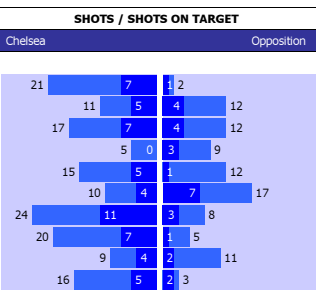

WEST BROM				CHELSEA					
P	PLAYER	APP	S	GLS	P	PLAYER	APP	S	GLS
F	Jose Salomon Rondon	29	6	8	F	Diego Costa	33	0	20
F	Hal Robson-Kanu	5	22	2	F	Pedro	25	7	8
					F	Michy Batshuayi	0	17	1