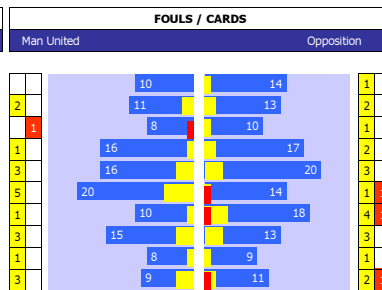

SQUAD STATS - SEASON TO DATE			
	TOTTENHAM		MAN UNITED
P PLAYER	APP	S	GLS
G David de Gea	34	0	0
G Sergio Romero	1	0	0
D Eric Bailly	21	1	0
D Daley Blind	19	3	1
D Marcos Rojo	18	3	1
D Phil Jones	15	0	0
D Matteo Darmian	14	3	0
D Chris Smalling	11	5	1
M Paul Pogba	28	1	4
M Ander Herrera	27	2	1
M Luis Antonio Valencia	27	1	1
M Marouane Fellaini	17	10	1
M Juan Mata	17	6	6
M Michael Carrick	17	3	0
F Zlatan Ibrahimovic	27	1	17
F Marcus Rashford	16	14	5
F Anthony Martial	16	6	4
F Wayne Rooney	12	10	4