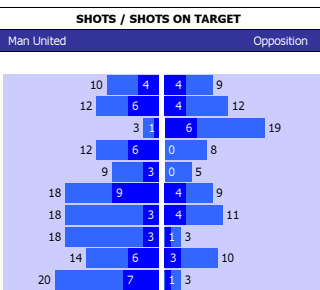

SQUAD STATS - SEASON TO DATE			
	TOTTENHAM		MAN UNITED
P PLAYER	APP	S	GLS
G David de Gea	34	0	0
G Sergio Romero	1	0	0
D Eric Bailly	21	1	0
D Daley Blind	19	3	1
D Marcos Rojo	18	3	1
D Phil Jones	15	0	0
D Matteo Darmian	14	3	0
D Chris Smalling	11	5	1
M Paul Pogba	28	1	4
M Ander Herrera	27	2	1
M Luis Antonio Valencia	27	1	1
M Marouane Fellaini	17	10	1
M Juan Mata	17	6	6
M Michael Carrick	17	3	0
F Zlatan Ibrahimovic	27	1	17
F Marcus Rashford	16	14	5
F Anthony Martial	16	6	4
F Wayne Rooney	12	10	4