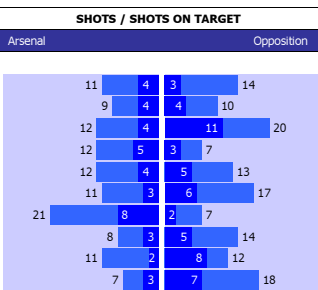

P	PLAYER	APP	S	GLS	P	PLAYER	APP	S	GLS
	M Joe Allen	32	2	6		M Mesut Ozil	28	1	7
	M Glenn Whelan	24	4	0		M Granit Xhaka	24	4	2
	M Xherdan Shaqiri	19	0	4		M Francis Coquelin	21	5	0
	M Charlie Adam	17	7	1		M Alex Iwobi	18	6	3
	M Gianelli Imbula	9	3	0		M Alex Oxlade-Chamber	15	13	2
	M Ramadan Sobhi	7	8	0		M Aaron Ramsey	10	9	0
	F Marko Arnautovic	31	0	6		F Alexis Sanchez	32	2	19
	F Mame Biram Diouf	13	12	1		F Theo Walcott	23	3	10
	F Jonathan Walters	13	9	4		F Olivier Giroud	9	17	9
	F Peter Crouch	12	13	5		F Danny Welbeck	6	6	2
	F Saido Berahino	11	5	0		F Lucas Perez	3	9	2