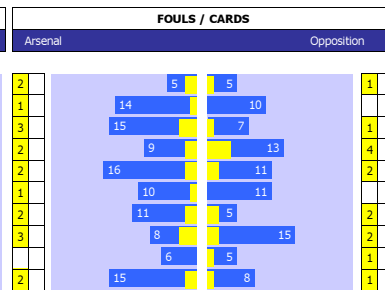

P	PLAYER	APP	S	GLS	P	PLAYER	APP	S	GLS
	M Joe Allen	32	2	6		M Mesut Ozil	28	1	7
	M Glenn Whelan	24	4	0		M Granit Xhaka	24	4	2
	M Xherdan Shaqiri	19	0	4		M Francis Coquelin	21	5	0
	M Charlie Adam	17	7	1		M Alex Iwobi	18	6	3
	M Gianelli Imbula	9	3	0		M Alex Oxlade-Chamber	15	13	2
	M Ramadan Sobhi	7	8	0		M Aaron Ramsey	10	9	0
	F Marko Arnautovic	31	0	6		F Alexis Sanchez	32	2	19
	F Mame Biram Diouf	13	12	1		F Theo Walcott	23	3	10
	F Jonathan Walters	13	9	4		F Olivier Giroud	9	17	9
	F Peter Crouch	12	13	5		F Danny Welbeck	6	6	2
	F Saido Berahino	11	5	0		F Lucas Perez	3	9	2