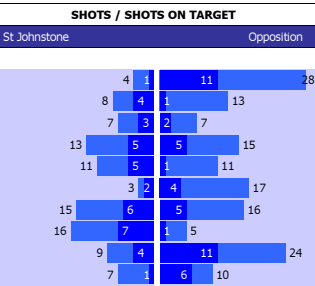

ST JOHNSTONE 10 MATCH FORM									
SS	DATE	CMP	VEN	OPPOSITION	T	N	R	SCORE	
16/17	0605	SCP	A	Celtic	1	1	L	4	1
16/17	2904	SCP	A	Aberdeen	2	2	W	0	2
16/17	1504	SCP	H	Aberdeen	2	2	L	1	2
16/17	0804	SCP	A	Inverness C	12	12	W	0	3
16/17	0504	SCP	H	Hearts	5	5	W	1	0
16/17	0104	SCP	A	Hamilton	12	10	L	1	0
16/17	1803	SCP	A	Motherwell	10	11	W	1	2
16/17	1103	SCP	H	Dundee	7	9	W	2	0
16/17	0103	SCP	A	Rangers	3	3	L	3	2
16/17	2502	SCP	H	Kilmarnock	8	8	L	0	2

SQUAD STATS - SEASON TO DATE									
ST JOHNSTONE					PARTICK				
P	PLAYER	APP	S	GLS	P	PLAYER	APP	S	GLS
G	Zander Clark	26	0	0	G	Tomas Cerny	25	0	0
G	Alan Mannus	9	2	0	G	Thorsten Stuckmann	19	1	0
D	Joe Shaughnessy	35	0	1	D	Liam Lindsay	33	0	6
D	Brian Easton	34	0	0	D	Callum Booth	29	0	1
D	Richard Foster	31	0	1	D	Daniel Devine	26	2	0
D	Steven Anderson	26	0	3	D	Ziggy Gordon	12	2	0
D	Paul Paton	21	6	1	D	Niall Keown	12	0	0
D	Tam Scobbie	11	2	0	D	Mustapha Dumbuya	8	0	0
M	Danny Swanson	26	2	9	M	Ryan Edwards	31	4	1
M	Liam Craig	25	8	5	M	Adam Barton	29	2	1
M	Blair Alston	24	8	2	M	Abdul Osman	28	1	1
M	Murray Davidson	19	4	3	M	Chris Erskine	23	10	5
M	David Wotherspoon	18	13	1	M	Steven Lawless	22	5	2
M	Chris Millar	12	3	0	M	Sean Welsh	18	3	3
F	Steven MacLean	28	2	9	F	Kris Doohlan	26	8	14
F	Graham Cummins	15	12	4	F	Chris Elliott	24	5	0
F	Chris Kane	12	11	4	F	Ade Azeez	17	18	2
F	Joe Gormley	0	1	0	F	Andrew McCarthy	2	2	0
					F	Mathias Pogba	0	2	0

PARTICK 10 MATCH FORM									
SS	DATE	CMP	VEN	OPPOSITION	T	N	R	SCORE	
16/17	0705	SCP	H	Rangers	3	3	L	1	2
16/17	2904	SCP	A	Hearts	5	5	D	2	2
16/17	1504	SCP	A	Rangers	3	3	L	2	0
16/17	0804	SCP	H	Motherwell	10	11	W	1	0
16/17	0504	SCP	A	Celtic	1	1	D	1	1
16/17	0104	SCP	H	Ross County	9	7	W	2	1
16/17	1803	SCP	A	Kilmarnock	7	8	D	1	1
16/17	1103	SCP	H	Inverness C	12	12	D	1	1
16/17	0103	SCP	A	Dundee	6	9	W	0	1
16/17	2502	SCP	H	Hearts	4	5	W	2	0