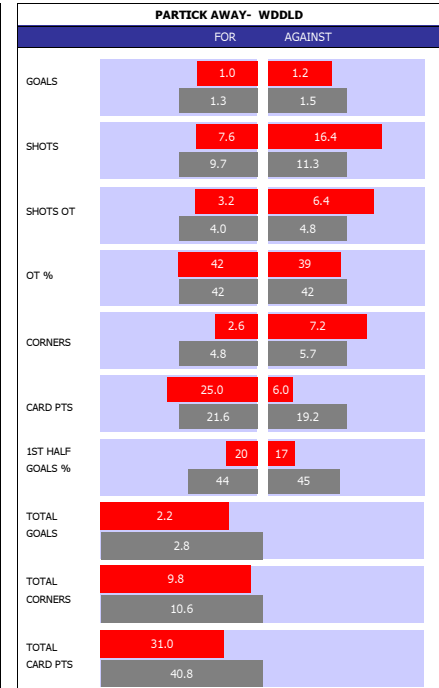

SCOTTISH PREMIERSHIP				
P	TEAM	PL	GD	PTS
1	Celtic	35	72	97
2	Aberdeen	35	34	70
3	Rangers	35	11	61
4	St Johnstone	35	3	52
5	Hearts	35	7	46
6	Partick	35	-4	42
7	Ross County	35	-12	39
8	Kilmarnock	35	-18	38
9	Dundee	35	-18	36
10	Hamilton	35	-21	32
11	Motherwell	35	-25	32
12	Inverness C	35	-29	28

HEAD TO HEAD										
DIV	DATE	H / A	G	S	O	C	Y	R		
SCD	01-02-17	Partick	0	12	6	4	1	1		
		St Johnstone	1	5	1	3	2	0		
SCD	29-10-16	St Johnstone	1	11	4	1	1	0		
		Partick	2	12	8	5	3	0		
SCD	10-09-16	Partick	0	9	4	2	0	0		
		St Johnstone	2	9	5	3	1	0		
SCD	02-03-16	St Johnstone	1	8	2	2	1	0		
		Partick	2	13	6	3	1	0		
SCD	23-02-16	Partick	2	7	6	11	0	0		
		St Johnstone	0	6	3	3	2	0		
PER GAME AVGE :			2.2	18.4	9.0	7.4	2.4	0.2		