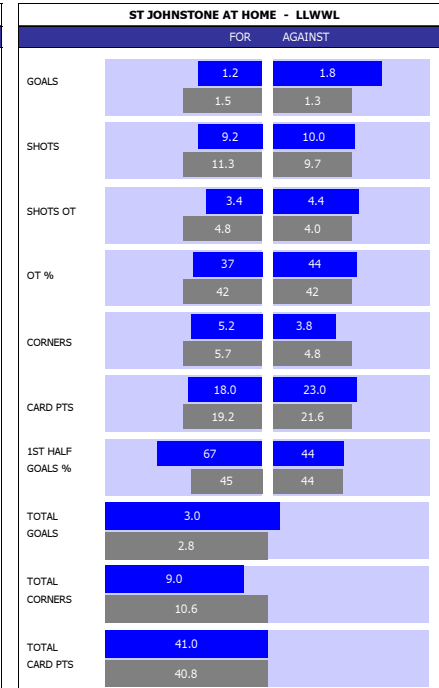

SCOTTISH PREMIERSHIP				
P	TEAM	PL	GD	PTS
1	Celtic	35	72	97
2	Aberdeen	35	34	70
3	Rangers	35	11	61
4	St Johnstone	35	3	52
5	Hearts	35	7	46
6	Partick	35	-4	42
7	Ross County	35	-12	39
8	Kilmarnock	35	-18	38
9	Dundee	35	-18	36
10	Hamilton	35	-21	32
11	Motherwell	35	-25	32
12	Inverness C	35	-29	28

HEAD TO HEAD										
DIV	DATE	H / A	G	S	O	C	Y	R		
SCD	01-02-17	Partick	0	12	6	4	1	1		
		St Johnstone	1	5	1	3	2	0		
SCD	29-10-16	St Johnstone	1	11	4	1	1	0		
		Partick	2	12	8	5	3	0		
SCD	10-09-16	Partick	0	9	4	2	0	0		
		St Johnstone	2	9	5	3	1	0		
SCD	02-03-16	St Johnstone	1	8	2	2	1	0		
		Partick	2	13	6	3	1	0		
SCD	23-02-16	Partick	2	7	6	11	0	0		
		St Johnstone	0	6	3	3	2	0		
PER GAME AVGE :			2.2	18.4	9.0	7.4	2.4	0.2		