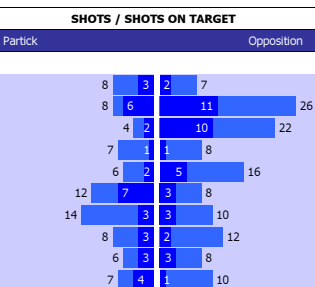

SQUAD STATS - SEASON TO DATE									
ST JOHNSTONE					PARTICK				
P	PLAYER	APP	S	GLS	P	PLAYER	APP	S	GLS
F	Steven MacLean	28	2	9	F	Kris Doohlan	26	8	14
F	Graham Cummins	15	12	4	F	Chris Elliott	24	5	0
F	Chris Kane	12	11	4	F	Ade Azeez	17	18	2
F	Joe Gormley	0	1	0	F	Andrew McCarthy	2	2	0
					F	Mathias Pogba	0	2	0