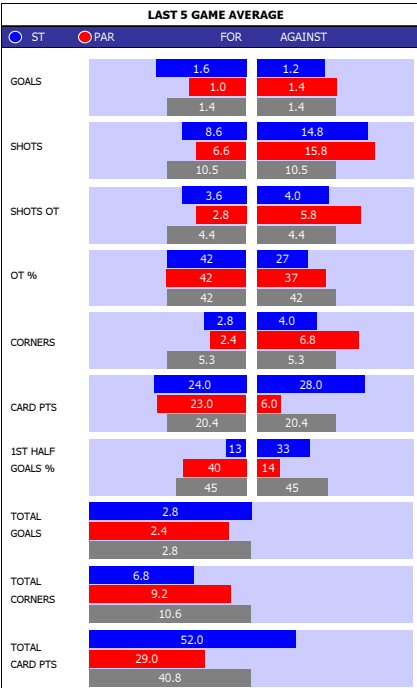

SCOTTISH PREMIERSHIP				
P	TEAM	PL	GD	PTS
1	Celtic	35	72	97
2	Aberdeen	35	34	70
3	Rangers	35	11	61
4	St Johnstone	35	3	52
5	Hearts	35	7	46
6	Partick	35	-4	42
7	Ross County	35	-12	39
8	Kilmarnock	35	-18	38
9	Dundee	35	-18	36
10	Hamilton	35	-21	32
11	Motherwell	35	-25	32
12	Inverness C	35	-29	28

HEAD TO HEAD										
DIV	DATE	H / A	G	S	O	C	Y	R		
SCD	01-02-17	Partick	0	12	6	4	1	1		
		St Johnstone	1	5	1	3	2	0		
SCD	29-10-16	St Johnstone	1	11	4	1	1	0		
		Partick	2	12	8	5	3	0		
SCD	10-09-16	Partick	0	9	4	2	0	0		
		St Johnstone	2	9	5	3	1	0		
SCD	02-03-16	St Johnstone	1	8	2	2	1	0		
		Partick	2	13	6	3	1	0		
SCD	23-02-16	Partick	2	7	6	11	0	0		
		St Johnstone	0	6	3	3	2	0		
PER GAME AVGE :			2.2	18.4	9.0	7.4	2.4	0.2		