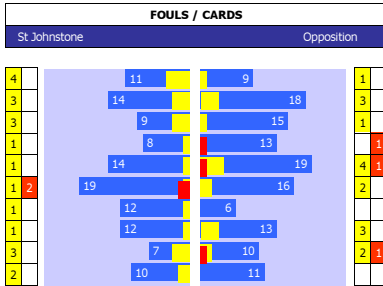

ST JOHNSTONE 10 MATCH FORM									
SS	DATE	CMP	VEN	OPPOSITION	T	N	R	SCORE	
16/17	0605	SCP	A	Celtic	1	1	L	4	1
16/17	2904	SCP	A	Aberdeen	2	2	W	0	2
16/17	1504	SCP	H	Aberdeen	2	2	L	1	2
16/17	0804	SCP	A	Inverness C	12	12	W	0	3
16/17	0504	SCP	H	Hearts	5	5	W	1	0
16/17	0104	SCP	A	Hamilton	12	10	L	1	0
16/17	1803	SCP	A	Motherwell	10	11	W	1	2
16/17	1103	SCP	H	Dundee	7	9	W	2	0
16/17	0103	SCP	A	Rangers	3	3	L	3	2
16/17	2502	SCP	H	Kilmarnock	8	8	L	0	2

SQUAD STATS - SEASON TO DATE									
ST JOHNSTONE					PARTICK				
P	PLAYER	APP	S	GLS	P	PLAYER	APP	S	GLS
G	Zander Clark	26	0	0	G	Tomas Cerny	25	0	0
G	Alan Mannus	9	2	0	G	Thorsten Stuckmann	19	1	0
D	Joe Shaughnessy	35	0	1	D	Liam Lindsay	33	0	6
D	Brian Easton	34	0	0	D	Callum Booth	29	0	1
D	Richard Foster	31	0	1	D	Daniel Devine	26	2	0
D	Steven Anderson	26	0	3	D	Ziggy Gordon	12	2	0
D	Paul Paton	21	6	1	D	Niall Keown	12	0	0
D	Tam Scobbie	11	2	0	D	Mustapha Dumbuya	8	0	0
M	Danny Swanson	26	2	9	M	Ryan Edwards	31	4	1
M	Liam Craig	25	8	5	M	Adam Barton	29	2	1
M	Blair Alston	24	8	2	M	Abdul Osman	28	1	1
M	Murray Davidson	19	4	3	M	Chris Erskine	23	10	5
M	David Wotherspoon	18	13	1	M	Steven Lawless	22	5	2
M	Chris Millar	12	3	0	M	Sean Welsh	18	3	3
F	Steven MacLean	28	2	9	F	Kris Doohlan	26	8	14
F	Graham Cummins	15	12	4	F	Chris Elliott	24	5	0
F	Chris Kane	12	11	4	F	Ade Azeez	17	18	2
F	Joe Gormley	0	1	0	F	Andrew McCarthy	2	2	0
					F	Mathias Pogba	0	2	0

PARTICK 10 MATCH FORM									
SS	DATE	CMP	VEN	OPPOSITION	T	N	R	SCORE	
16/17	0705	SCP	H	Rangers	3	3	L	1	2
16/17	2904	SCP	A	Hearts	5	5	D	2	2
16/17	1504	SCP	A	Rangers	3	3	L	2	0
16/17	0804	SCP	H	Motherwell	10	11	W	1	0
16/17	0504	SCP	A	Celtic	1	1	D	1	1
16/17	0104	SCP	H	Ross County	9	7	W	2	1
16/17	1803	SCP	A	Kilmarnock	7	8	D	1	1
16/17	1103	SCP	H	Inverness C	12	12	D	1	1
16/17	0103	SCP	A	Dundee	6	9	W	0	1
16/17	2502	SCP	H	Hearts	4	5	W	2	0