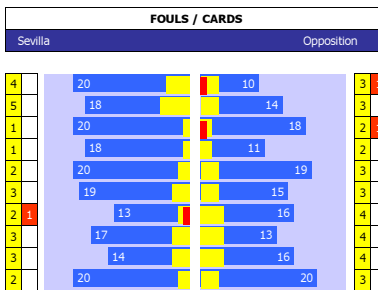

SQUAD STATS - SEASON TO DATE									
REAL MADRID					SEVILLA				
P	PLAYER	APP	S	GLS	P	PLAYER	APP	S	GLS
F	Cristiano Ronaldo	26	0	20	F	Wissam Yedder	20	9	11
F	Karim Benzema	21	6	9	F	Luciano Vietto	14	7	6
F	Gareth Bale	17	2	7	F	Stevan Jovetic	10	9	4
F	Alvaro Morata	13	11	15	F	Carlos Fernandez	1	2	1
F	Mariano	0	8	1