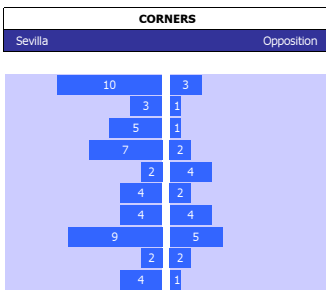

SQUAD STATS - SEASON TO DATE									
REAL MADRID					SEVILLA				
P	PLAYER	APP	S	GLS	P	PLAYER	APP	S	GLS
F	Cristiano Ronaldo	26	0	20	F	Wissam Yedder	20	9	11
F	Karim Benzema	21	6	9	F	Luciano Vietto	14	7	6
F	Gareth Bale	17	2	7	F	Stevan Jovetic	10	9	4
F	Alvaro Morata	13	11	15	F	Carlos Fernandez	1	2	1
F	Mariano	0	8	1