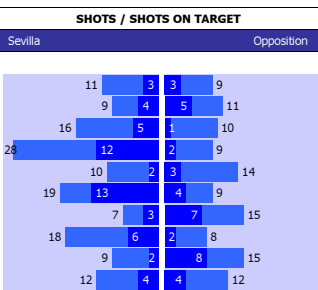

SQUAD STATS - SEASON TO DATE									
REAL MADRID					SEVILLA				
P	PLAYER	APP	S	GLS	P	PLAYER	APP	S	GLS
F	Cristiano Ronaldo	26	0	20	F	Wissam Yedder	20	9	11
F	Karim Benzema	21	6	9	F	Luciano Vietto	14	7	6
F	Gareth Bale	17	2	7	F	Stevan Jovetic	10	9	4
F	Alvaro Morata	13	11	15	F	Carlos Fernandez	1	2	1
F	Mariano	0	8	1