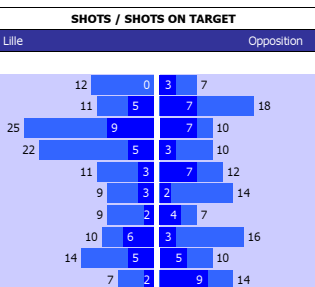

SQUAD STATS - SEASON TO DATE									
MONACO					LILLE				
P	PLAYER	APP	S	GLS	P	PLAYER	APP	S	GLS
F	Valere Germain	26	7	9	F	Eder	26	3	6
F	Radamel Falcao	20	7	19	F	Nicolas de Preville	22	6	11
F	Kylian Mbappe	14	12	14	F	Yassine Benzia	19	4	3
F	Guido Carrillo	5	12	7	F	Anwar El Ghazi	7	5	1
					F	Yves Bissouma	5	16	1