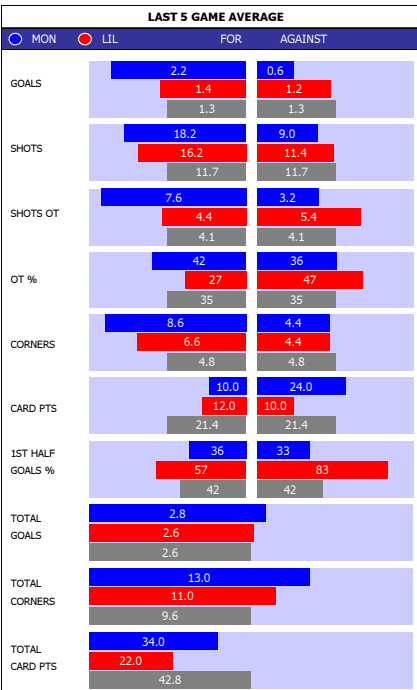

| FRENCH LIGUE 1 | | | | |
|----------------|-------------|----|-----|-----|
| P | TEAM | PL | GD | PTS |
| 1 | Monaco | 35 | 69 | 86 |
| 2 | Paris SG | 36 | 51 | 83 |
| 3 | Nice | 36 | 29 | 77 |
| 4 | Lyon | 35 | 27 | 60 |
| 5 | Marseille | 36 | 15 | 58 |
| 6 | Bordeaux | 36 | 10 | 57 |
| 7 | St Etienne | 35 | 8 | 50 |
| 8 | Nantes | 36 | -14 | 48 |
| 9 | Guingamp | 36 | -5 | 47 |
| 10 | Rennes | 36 | -6 | 47 |
| 11 | Lille | 36 | -6 | 43 |
| 12 | Toulouse | 36 | -4 | 42 |
| 13 | Metz | 36 | -32 | 42 |
| 14 | Angers | 36 | -13 | 40 |
| 15 | Montpellier | 36 | -14 | 39 |
| 16 | Caen | 36 | -28 | 36 |
| 17 | Lorient | 36 | -24 | 35 |
| 18 | Dijon | 36 | -14 | 33 |
| 19 | Nancy | 36 | -23 | 32 |
| 20 | Bastia | 35 | -26 | 31 |

| HEAD TO HEAD | | | | | | | | | | |
|-----------------|----------|--------|-----|------|-----|-----|-----|-----|--|--|
| DIV | DATE | H / A | G | S | O | C | Y | R | | |
| F1 | 10-09-16 | Lille | 1 | 6 | 3 | 8 | 3 | 0 | | |
| | | Monaco | 4 | 9 | 6 | 1 | 1 | 0 | | |
| F1 | 10-04-16 | Lille | 4 | 8 | 4 | 3 | 1 | 1 | | |
| | | Monaco | 1 | 7 | 4 | 4 | 2 | 1 | | |
| F1 | 14-08-15 | Monaco | 0 | 9 | 3 | 4 | 1 | 0 | | |
| | | Lille | 0 | 9 | 2 | 6 | 5 | 0 | | |
| F1 | 23-03-14 | Monaco | 1 | 6 | 2 | 4 | 1 | 0 | | |
| | | Lille | 1 | 8 | 4 | 4 | 2 | 0 | | |
| F1 | 03-11-13 | Lille | 2 | 7 | 3 | 5 | 2 | 0 | | |
| | | Monaco | 0 | 15 | 7 | 8 | 2 | 0 | | |
| PER GAME AVGE : | | | 2.8 | 16.8 | 7.6 | 9.4 | 4.0 | 0.4 | | |