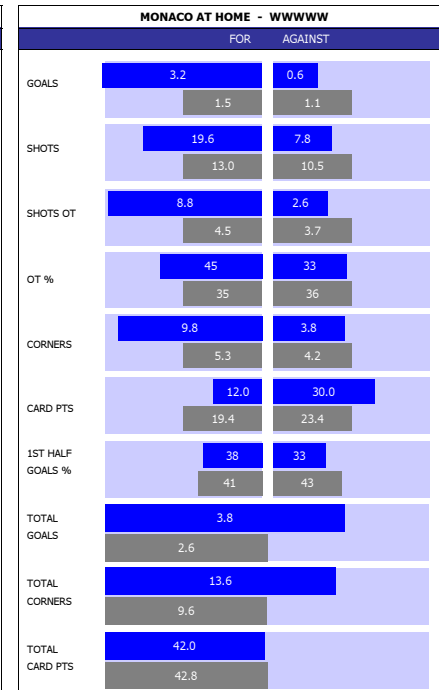

| FRENCH LIGUE 1 | | | | |
|----------------|-------------|----|-----|-----|
| P | TEAM | PL | GD | PTS |
| 1 | Monaco | 35 | 69 | 86 |
| 2 | Paris SG | 36 | 51 | 83 |
| 3 | Nice | 36 | 29 | 77 |
| 4 | Lyon | 35 | 27 | 60 |
| 5 | Marseille | 36 | 15 | 58 |
| 6 | Bordeaux | 36 | 10 | 57 |
| 7 | St Etienne | 35 | 8 | 50 |
| 8 | Nantes | 36 | -14 | 48 |
| 9 | Guingamp | 36 | -5 | 47 |
| 10 | Rennes | 36 | -6 | 47 |
| 11 | Lille | 36 | -6 | 43 |
| 12 | Toulouse | 36 | -4 | 42 |
| 13 | Metz | 36 | -32 | 42 |
| 14 | Angers | 36 | -13 | 40 |
| 15 | Montpellier | 36 | -14 | 39 |
| 16 | Caen | 36 | -28 | 36 |
| 17 | Lorient | 36 | -24 | 35 |
| 18 | Dijon | 36 | -14 | 33 |
| 19 | Nancy | 36 | -23 | 32 |
| 20 | Bastia | 35 | -26 | 31 |

| HEAD TO HEAD | | | | | | | | | | |
|-----------------|----------|--------|-----|------|-----|-----|-----|-----|--|--|
| DIV | DATE | H / A | G | S | O | C | Y | R | | |
| F1 | 10-09-16 | Lille | 1 | 6 | 3 | 8 | 3 | 0 | | |
| | | Monaco | 4 | 9 | 6 | 1 | 1 | 0 | | |
| F1 | 10-04-16 | Lille | 4 | 8 | 4 | 3 | 1 | 1 | | |
| | | Monaco | 1 | 7 | 4 | 4 | 2 | 1 | | |
| F1 | 14-08-15 | Monaco | 0 | 9 | 3 | 4 | 1 | 0 | | |
| | | Lille | 0 | 9 | 2 | 6 | 5 | 0 | | |
| F1 | 23-03-14 | Monaco | 1 | 6 | 2 | 4 | 1 | 0 | | |
| | | Lille | 1 | 8 | 4 | 4 | 2 | 0 | | |
| F1 | 03-11-13 | Lille | 2 | 7 | 3 | 5 | 2 | 0 | | |
| | | Monaco | 0 | 15 | 7 | 8 | 2 | 0 | | |
| PER GAME AVGE : | | | 2.8 | 16.8 | 7.6 | 9.4 | 4.0 | 0.4 | | |