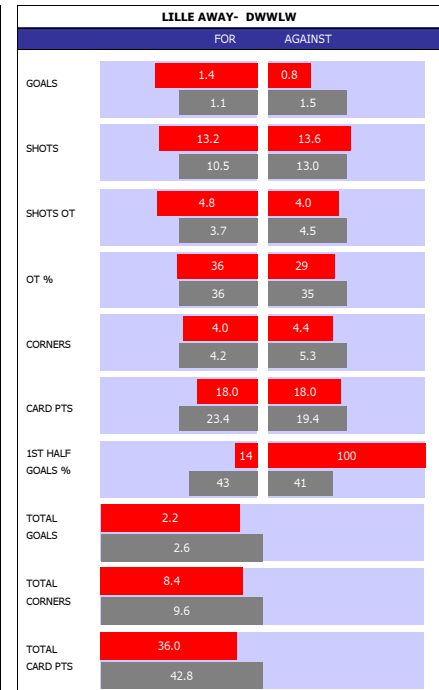

| FRENCH LIGUE 1 | | | | |
|----------------|-------------|----|-----|-----|
| P | TEAM | PL | GD | PTS |
| 1 | Monaco | 35 | 69 | 86 |
| 2 | Paris SG | 36 | 51 | 83 |
| 3 | Nice | 36 | 29 | 77 |
| 4 | Lyon | 35 | 27 | 60 |
| 5 | Marseille | 36 | 15 | 58 |
| 6 | Bordeaux | 36 | 10 | 57 |
| 7 | St Etienne | 35 | 8 | 50 |
| 8 | Nantes | 36 | -14 | 48 |
| 9 | Guingamp | 36 | -5 | 47 |
| 10 | Rennes | 36 | -6 | 47 |
| 11 | Lille | 36 | -6 | 43 |
| 12 | Toulouse | 36 | -4 | 42 |
| 13 | Metz | 36 | -32 | 42 |
| 14 | Angers | 36 | -13 | 40 |
| 15 | Montpellier | 36 | -14 | 39 |
| 16 | Caen | 36 | -28 | 36 |
| 17 | Lorient | 36 | -24 | 35 |
| 18 | Dijon | 36 | -14 | 33 |
| 19 | Nancy | 36 | -23 | 32 |
| 20 | Bastia | 35 | -26 | 31 |

| HEAD TO HEAD | | | | | | | | | | |
|-----------------|----------|--------|-----|------|-----|-----|-----|-----|--|--|
| DIV | DATE | H / A | G | S | O | C | Y | R | | |
| F1 | 10-09-16 | Lille | 1 | 6 | 3 | 8 | 3 | 0 | | |
| | | Monaco | 4 | 9 | 6 | 1 | 1 | 0 | | |
| F1 | 10-04-16 | Lille | 4 | 8 | 4 | 3 | 1 | 1 | | |
| | | Monaco | 1 | 7 | 4 | 4 | 2 | 1 | | |
| F1 | 14-08-15 | Monaco | 0 | 9 | 3 | 4 | 1 | 0 | | |
| | | Lille | 0 | 9 | 2 | 6 | 5 | 0 | | |
| F1 | 23-03-14 | Monaco | 1 | 6 | 2 | 4 | 1 | 0 | | |
| | | Lille | 1 | 8 | 4 | 4 | 2 | 0 | | |
| F1 | 03-11-13 | Lille | 2 | 7 | 3 | 5 | 2 | 0 | | |
| | | Monaco | 0 | 15 | 7 | 8 | 2 | 0 | | |
| PER GAME AVGE : | | | 2.8 | 16.8 | 7.6 | 9.4 | 4.0 | 0.4 | | |