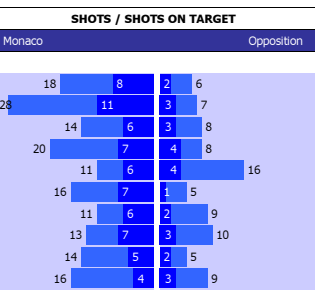

MONACO 10 MATCH FORM								
SS	DATE	CMP	VEN	OPPOSITION	T	N	R	SCORE
16/17	0605	FRA1	A	Nancy	19	19	W	0 3
16/17	2904	FRA1	H	Toulouse	11	12	W	3 1
16/17	2304	FRA1	A	Lyon	5	4	W	1 2
16/17	1504	FRA1	H	Dijon	19	18	W	2 1
16/17	0804	FRA1	A	Angers	12	14	W	0 1
16/17	1903	FRA1	A	Caen	16	16	W	0 3
16/17	1103	FRA1	H	Bordeaux	6	6	W	2 1
16/17	0503	FRA1	H	Nantes	12	8	W	4 0
16/17	2502	FRA1	A	Guingamp	9	9	W	1 2
16/17	1702	FRA1	A	Bastia	19	20	D	1 1

SQUAD STATS - SEASON TO DATE									
MONACO					LILLE				
P	PLAYER	APP	S	GLS	P	PLAYER	APP	S	GLS
G	Danjel Subasic	34	0	0	G	Vincent Enyeama	32	0	0
G	Morgan De Sanctis	1	0	0	G	Mike Maignan	4	1	0
D	Kamil Glik	34	0	6	D	Sebastien Corchia	36	0	1
D	Jemerson	31	0	1	D	Ibrahim Amadou	32	1	1
D	Djibril Sidibe	24	2	2	D	Adama Soumaoro	26	1	0
D	Benjamin Mendy	23	0	0	D	Franck Beria	25	1	1
D	Almamy Toure	12	3	0	D	Marko Basa	23	0	1
D	Andrea Raggi	10	2	0	D	Julian Palmieri	16	6	1
M	Bernardo Silva	31	3	7	M	Rony Lopes	21	3	4
M	Fabinho	30	4	8	M	Miguel Angelo da Silva	13	0	1
M	Thomas Lemar	25	6	9	M	Antonio Mavuba	12	4	0
M	Tiemoue Bakayoko	23	7	2	M	Naim Sliiti	9	5	1
M	Joao Moutinho	17	12	2	M	Eric Bautheac	9	4	0
M	Nabil Dirar	8	10	1	M	Ricardo Kishna	6	9	0
F	Valere Germain	26	7	9	F	Eder	26	3	6
F	Radamel Falcao	20	7	19	F	Nicolas de Preville	22	6	11
F	Kylian Mbappe	14	12	14	F	Yassine Benzia	19	4	3
F	Guido Carrillo	5	12	7	F	Anwar El Ghazi	7	5	1
					F	Yves Bissouma	5	16	1

LILLE 10 MATCH FORM								
SS	DATE	CMP	VEN	OPPOSITION	T	N	R	SCORE
16/17	0605	FRA1	H	Metz	15	13	L	0 2
16/17	2904	FRA1	A	Montpellier	13	15	W	0 3
16/17	2204	FRA1	H	Guingamp	8	9	W	3 0
16/17	1504	FRA1	A	Rennes	11	10	L	2 0
16/17	0704	FRA1	H	Nice	3	3	L	1 2
16/17	0104	FRA1	A	Bastia	19	20	W	0 1
16/17	1703	FRA1	H	Marseille	5	5	D	0 0
16/17	1103	FRA1	A	Nancy	17	19	W	1 2
16/17	0503	FRA1	A	Toulouse	10	12	D	1 1
16/17	2502	FRA1	H	Bordeaux	7	6	L	2 3