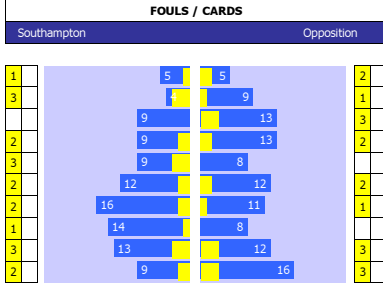

SQUAD STATS - SEASON TO DATE									
MIDDLESBROUGH					SOUTHAMPTON				
P	PLAYER	APP	S	GLS	P	PLAYER	APP	S	GLS
F	Alvaro Negredo	32	2	9	F	Manolo Gabbiadini	15	6	7
F	Cristhian Stuani	16	7	4	F	Charlie Austin	10	3	6
F	Rudy Gestede	11	22	5	F	Shane Long	9	21	3
F	Viktor Fischer	6	6	0	F	Jay Rodriguez	8	13	4
F	Patrick Bamford	0	6	0