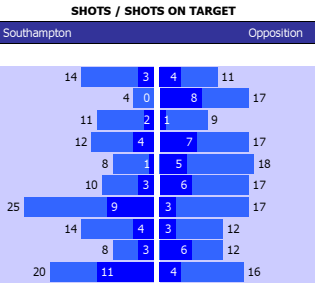

SQUAD STATS - SEASON TO DATE									
MIDDLESBROUGH					SOUTHAMPTON				
P	PLAYER	APP	S	GLS	P	PLAYER	APP	S	GLS
F	Alvaro Negredo	32	2	9	F	Manolo Gabbiadini	15	6	7
F	Cristhian Stuani	16	7	4	F	Charlie Austin	10	3	6
F	Rudy Gestede	11	22	5	F	Shane Long	9	21	3
F	Viktor Fischer	6	6	0	F	Jay Rodriguez	8	13	4
F	Patrick Bamford	0	6	0