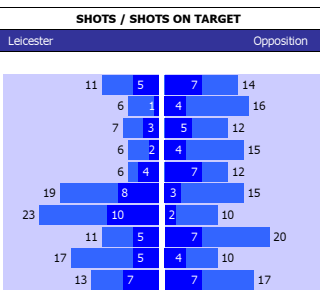

SQUAD STATS - SEASON TO DATE									
MAN CITY					LEICESTER				
P	PLAYER	APP	S	GLS	P	PLAYER	APP	S	GLS
F	Riyad Mahrez	30	3	6	F	Jamie Vardy	30	2	12
F	Jamie Vardy	30	2	12	F	Shinji Okazaki	19	9	2
F	Shinji Okazaki	19	9	2	F	Islam Slimani	12	8	7
F	Islam Slimani	12	8	7	F	Ahmed Musa	7	13	2