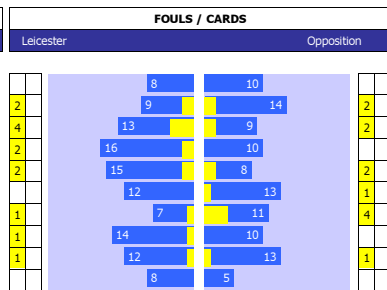

SQUAD STATS - SEASON TO DATE									
MAN CITY					LEICESTER				
P	PLAYER	APP	S	GLS	P	PLAYER	APP	S	GLS
F	Riyad Mahrez	30	3	6	F	Jamie Vardy	30	2	12
F	Jamie Vardy	30	2	12	F	Shinji Okazaki	19	9	2
F	Shinji Okazaki	19	9	2	F	Islam Slimani	12	8	7
F	Islam Slimani	12	8	7	F	Ahmed Musa	7	13	2