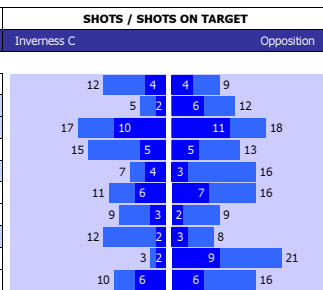

KILMARNOCK				INVERNESS C					
P	PLAYER	APP	S	GLS	P	PLAYER	APP	S	GLS
M	Gary Dicker	33	0	1	M	Greg Tansley	34	0	6
M	Greg Taylor	31	0	0	M	Ross Draper	32	2	3
M	Luke Hendrie	32	0	0	M	Iain Vigurs	26	3	1
M	Jordan Jones	26	8	2	M	Liam Polworth	24	5	3
M	Sean Longstaff	14	0	2	M	Billy King	17	9	1
M	Iain Wilson	13	4	0	M	Jake Mulraney	9	15	0
F	Rory McKenzie	25	0	4	F	Billy McKay	31	6	3
F	Kris Boyd	22	5	8	F	Lonsana Doumbouya	17	2	5
F	Conor Sammon	20	11	5	F	Larnell Cole	13	7	1
F	Souleymane Coulibaly	18	3	8	F	Henri Anier	7	4	0
F	Nathan Tyson	11	6	0	F	Alex Fisher	6	12	4