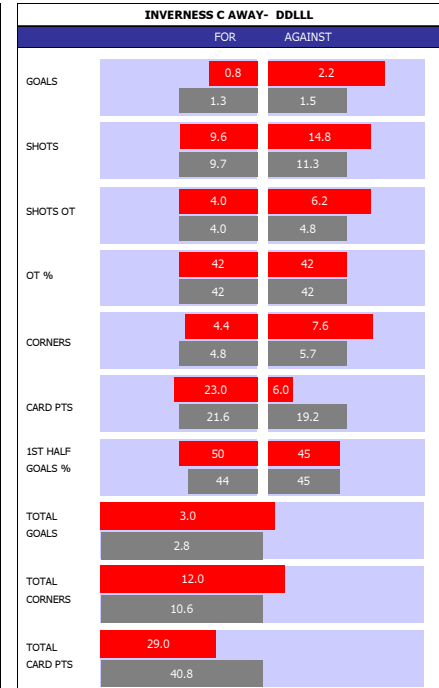

SCOTTISH PREMIERSHIP				
P	TEAM	PL	GD	PTS
1	Celtic	35	72	97
2	Aberdeen	35	34	70
3	Rangers	35	11	61
4	St Johnstone	35	3	52
5	Hearts	35	7	46
6	Partick	35	-4	42
7	Ross County	35	-12	39
8	Kilmarnock	35	-18	38
9	Dundee	35	-18	36
10	Hamilton	35	-21	32
11	Motherwell	35	-25	32
12	Inverness C	35	-29	28

HEAD TO HEAD										
DIV	DATE	H / A	G	S	O	C	Y	R		
SCD	01-04-17	Inverness C	1	11	6	8	1	0		
		Kilmarnock	1	16	7	6	1	0		
SCD	17-12-16	Kilmarnock	1	9	3	7	3	0		
		Inverness C	1	5	2	3	2	0		
SCD	22-10-16	Inverness C	1	11	5	0	3	0		
		Kilmarnock	1	9	4	5	2	0		
SCD	24-04-16	Inverness C	3	14	6	12	1	0		
		Kilmarnock	1	11	4	3	0	1		
SCD	16-01-16	Kilmarnock	2	7	4	1	0	0		
		Inverness C	1	15	6	5	3	0		
PER GAME AVGE :			2.6	21.6	9.4	10.0	3.2	0.2		