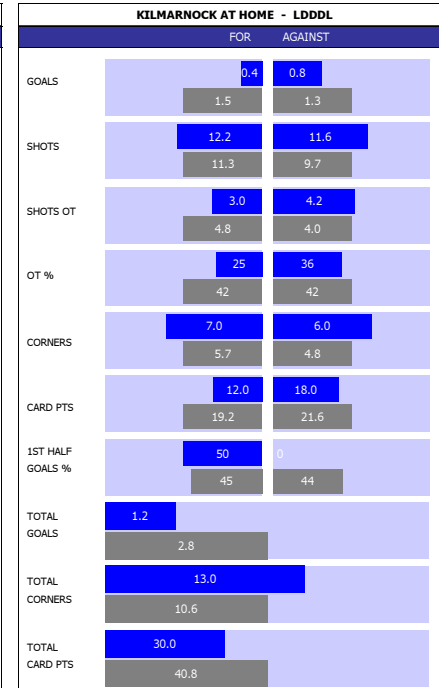

SCOTTISH PREMIERSHIP				
P	TEAM	PL	GD	PTS
1	Celtic	35	72	97
2	Aberdeen	35	34	70
3	Rangers	35	11	61
4	St Johnstone	35	3	52
5	Hearts	35	7	46
6	Partick	35	-4	42
7	Ross County	35	-12	39
8	Kilmarnock	35	-18	38
9	Dundee	35	-18	36
10	Hamilton	35	-21	32
11	Motherwell	35	-25	32
12	Inverness C	35	-29	28

HEAD TO HEAD										
DIV	DATE	H / A	G	S	O	C	Y	R		
SCD	01-04-17	Inverness C	1	11	6	8	1	0		
		Kilmarnock	1	16	7	6	1	0		
SCD	17-12-16	Kilmarnock	1	9	3	7	3	0		
		Inverness C	1	5	2	3	2	0		
SCD	22-10-16	Inverness C	1	11	5	0	3	0		
		Kilmarnock	1	9	4	5	2	0		
SCD	24-04-16	Inverness C	3	14	6	12	1	0		
		Kilmarnock	1	11	4	3	0	1		
SCD	16-01-16	Kilmarnock	2	7	4	1	0	0		
		Inverness C	1	15	6	5	3	0		
PER GAME AVGE :			2.6	21.6	9.4	10.0	3.2	0.2		