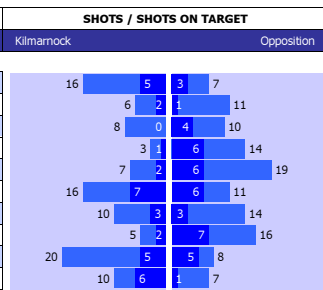

KILMARNOCK 10 MATCH FORM									
SS	DATE	CMP	VEN	OPPOSITION	T	N	R	SCORE	
16/17	0605	SCP	H	Dundee	9	9	L	0	1
16/17	2904	SCP	A	Hamilton	9	10	W	0	2
16/17	1404	SCP	H	Hearts	5	5	D	0	0
16/17	0804	SCP	A	Celtic	1	1	L	3	1
16/17	0504	SCP	H	Rangers	3	3	D	0	0
16/17	0104	SCP	A	Inverness C	11	12	D	1	1
16/17	1803	SCP	H	Partick	6	6	D	1	1
16/17	1103	SCP	A	Ross County	9	7	W	1	2
16/17	0403	SCP	H	Motherwell	11	11	L	1	2
16/17	2502	SCP	A	St Johnstone	5	4	W	0	2

KILMARNOCK				INVERNESS C					
P	PLAYER	APP	S	GLS	P	PLAYER	APP	S	GLS
G	Jamie MacDonald	21	0	0	G	Owain Fon Williams	31	0	0
G	Freddie Woodman	14	0	0	G	Ryan Esson	3	0	0
D	Steven Smith	22	1	1	D	Louis Laing	30	2	1
D	Scott Boyd	18	1	1	D	Gary Warren	30	0	2
D	Miles Addison	8	3	0	D	Carl Tremarco	29	0	4
D	Karleigh Osborne	1	0	0	D	Brad McKay	24	1	1
D	Josh Webb	0	1	0	D	Josh Meekings	18	0	1
D	Jamie Cobain	0	0	0	D	David Raven	16	2	1

INVERNESS C 10 MATCH FORM									
SS	DATE	CMP	VEN	OPPOSITION	T	N	R	SCORE	
16/17	0605	SCP	H	Hamilton	10	10	W	2	1
16/17	2804	SCP	A	Ross County	8	7	L	4	0
16/17	1504	SCP	A	Motherwell	11	11	L	4	2
16/17	0804	SCP	H	St Johnstone	4	4	L	0	3
16/17	0404	SCP	A	Aberdeen	2	2	L	1	0
16/17	0104	SCP	H	Kilmarnock	7	8	D	1	1
16/17	1803	SCP	H	Ross County	9	7	D	1	1
16/17	1103	SCP	A	Partick	6	6	D	1	1
16/17	0103	SCP	H	Celtic	1	1	L	0	4
16/17	2402	SCP	H	Rangers	3	3	W	2	1