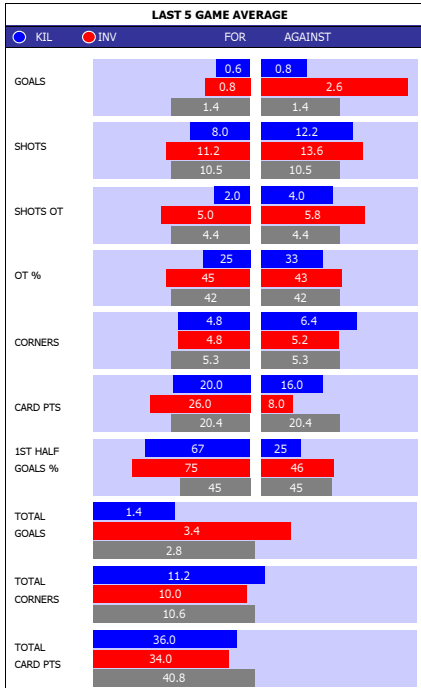

SCOTTISH PREMIERSHIP				
P	TEAM	PL	GD	PTS
1	Celtic	35	72	97
2	Aberdeen	35	34	70
3	Rangers	35	11	61
4	St Johnstone	35	3	52
5	Hearts	35	7	46
6	Partick	35	-4	42
7	Ross County	35	-12	39
8	Kilmarnock	35	-18	38
9	Dundee	35	-18	36
10	Hamilton	35	-21	32
11	Motherwell	35	-25	32
12	Inverness C	35	-29	28

HEAD TO HEAD										
DIV	DATE	H / A	G	S	O	C	Y	R		
SCD	01-04-17	Inverness C	1	11	6	8	1	0		
		Kilmarnock	1	16	7	6	1	0		
SCD	17-12-16	Kilmarnock	1	9	3	7	3	0		
		Inverness C	1	5	2	3	2	0		
SCD	22-10-16	Inverness C	1	11	5	0	3	0		
		Kilmarnock	1	9	4	5	2	0		
SCD	24-04-16	Inverness C	3	14	6	12	1	0		
		Kilmarnock	1	11	4	3	0	1		
SCD	16-01-16	Kilmarnock	2	7	4	1	0	0		
		Inverness C	1	15	6	5	3	0		
PER GAME AVGE :			2.6	21.6	9.4	10.0	3.2	0.2		