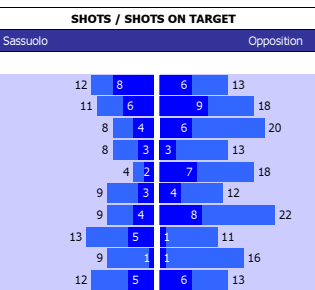

SQUAD STATS - SEASON TO DATE									
INTER					SASSUOLO				
P	PLAYER	APP	S	GLS	P	PLAYER	APP	S	GLS
F	Mauro Icardi	33	0	24	F	Matteo Politano	21	7	4
F	Eder	11	19	4	F	Gregoire Defrel	21	5	8
F	Rodrigo Palacio	3	11	0	F	Alessandro Matri	16	13	7
F	Andrea Pinamonti	0	1	0	F	Antonino Ragusa	16	7	4
					F	Domenico Berardi	16	1	3