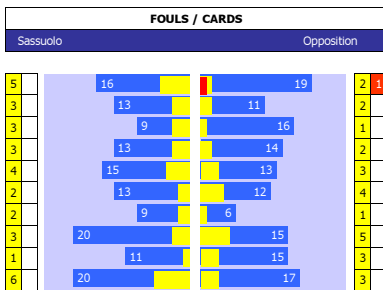

SQUAD STATS - SEASON TO DATE									
INTER					SASSUOLO				
P	PLAYER	APP	S	GLS	P	PLAYER	APP	S	GLS
F	Mauro Icardi	33	0	24	F	Matteo Politano	21	7	4
F	Eder	11	19	4	F	Gregoire Defrel	21	5	8
F	Rodrigo Palacio	3	11	0	F	Alessandro Matri	16	13	7
F	Andrea Pinamonti	0	1	0	F	Antonino Ragusa	16	7	4
					F	Domenico Berardi	16	1	3