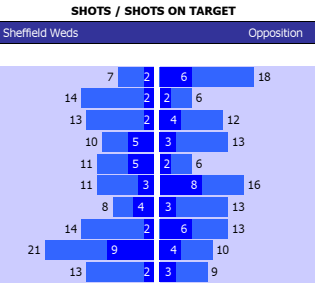

SQUAD STATS - SEASON TO DATE									
P	PLAYER	APP	S	GLS	P	PLAYER	APP	S	GLS
F	Sam Winnall	30	6	14	F	Fernando Forestieri	25	10	12
F	Steven Fletcher	22	16	10	F	Gary Hooper	17	6	6
F	Jordan Rhodes	16	8	3	F