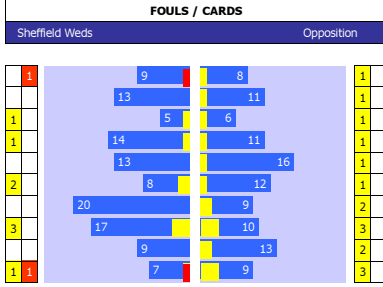

SQUAD STATS - SEASON TO DATE									
P	PLAYER	APP	S	GLS	P	PLAYER	APP	S	GLS
F	Sam Winnall	30	6	14	F	Fernando Forestieri	25	10	12
F	Steven Fletcher	22	16	10	F	Gary Hooper	17	6	6
F	Jordan Rhodes	16	8	3	F