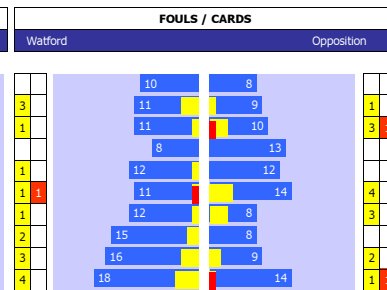

EVERTON					WATFORD				
F	PLAYER	APP	S	GLS	F	PLAYER	APP	S	GLS
F	Romelu Lukaku	34	1	24	F	Troy Deeney	30	4	10
F	Ademola Lookman	18	11	6	F	M'Baye Niang	26	5	5
F	Yannick Bolasie	12	1	1	F	Odion Ighalo	14	4	1
F	Enner Valencia	7	15	3	F	Stefano Okaka	8	8	3
F	Dominic Calvert-Lewir	5	6	1	F	Mauro Zarate	4	6	2