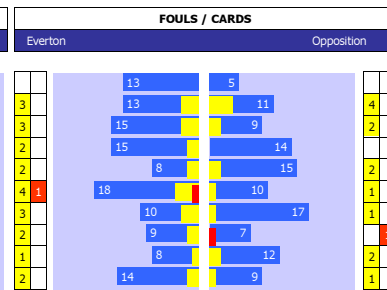

HEAD TO HEAD										
DIV	DATE	H / A	G	S	O	C	Y	R		
EO	10-12-16	Watford	3	11	6	2	2	0		
		Everton	2	11	4	4	2	0		
EO	09-04-16	Watford	1	13	5	7	2	0		
		Everton	1	12	7	6	1	0		
EO	08-08-15	Everton	2	10	5	8	1	0		
		Watford	2	11	5	2	2	0		
PER GAME AVGE :			3.7	22.7	10.7	9.7	3.3	0.0		

EVERTON 10 MATCH FORM									
SS	DATE	CMP	VEN	OPPOSITION	T	N	R	SCORE	
16/17	0605	EPL	A	Swansea	18	17	L	1	0
16/17	3004	EPL	H	Chelsea	1	1	L	0	3
16/17	2204	EPL	A	West Ham	13	12	D	0	0
16/17	1504	EPL	H	Burnley	12	14	W	3	1
16/17	0904	EPL	H	Leicester	11	9	W	4	2
16/17	0404	EPL	A	Man United	5	6	D	1	1
16/17	0104	EPL	A	Liverpool	4	3	L	3	1
16/17	1803	EPL	H	Hull	18	18	W	4	0
16/17	1103	EPL	H	West Brom	8	8	W	3	0
16/17	0503	EPL	A	Tottenham	2	2	L	3	2