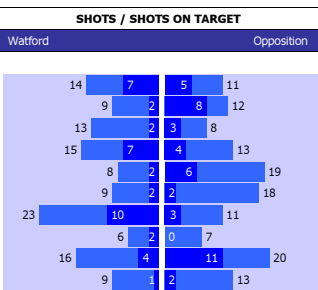

EVERTON					WATFORD				
F	PLAYER	APP	S	GLS	F	PLAYER	APP	S	GLS
F	Romelu Lukaku	34	1	24	F	Troy Deeney	30	4	10
F	Ademola Lookman	18	11	6	F	M'Baye Niang	26	5	5
F	Yannick Bolasie	12	1	1	F	Odion Ighalo	14	4	1
F	Enner Valencia	7	15	3	F	Stefano Okaka	8	8	3
F	Dominic Calvert-Lewir	5	6	1	F	Mauro Zarate	4	6	2