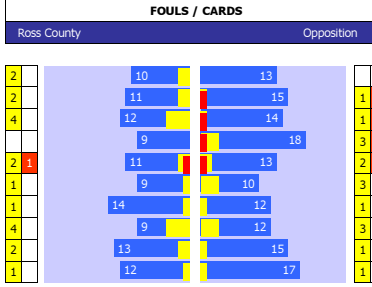

SQUAD STATS - SEASON TO DATE									
DUNDEE					ROSS COUNTY				
P	PLAYER	APP	S	GLS	P	PLAYER	APP	S	GLS
F	Liam Boyce	31	0	20	F	Michael Gardyne	26	5	1
F	Michael Gardyne	26	5	1	F	Craig Curran	24	7	5
F	Craig Curran	24	7	5	F	Alex Schalk	14	15	5
F	Alex Schalk	14	15	5	F	Ryan Dow	12	10	1