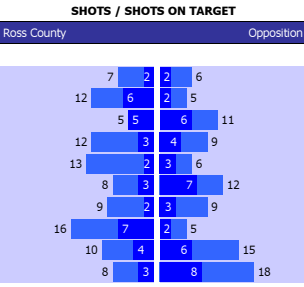

SQUAD STATS - SEASON TO DATE									
DUNDEE					ROSS COUNTY				
P	PLAYER	APP	S	GLS	P	PLAYER	APP	S	GLS
F	Liam Boyce	31	0	20	F	Michael Gardyne	26	5	1
F	Michael Gardyne	26	5	1	F	Craig Curran	24	7	5
F	Craig Curran	24	7	5	F	Alex Schalk	14	15	5
F	Alex Schalk	14	15	5	F	Ryan Dow	12	10	1