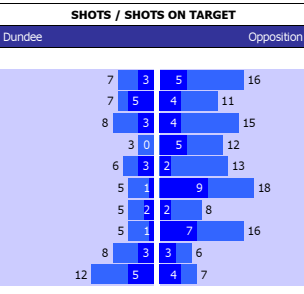

DUNDEE 10 MATCH FORM									
SS	DATE	CMP	VEN	OPPOSITION	T	N	R	SCORE	
16/17	0605	SCP	A	Kilmarnock	7	8	W	0	1
16/17	2904	SCP	A	Motherwell	10	11	W	2	3
16/17	1504	SCP	H	Hamilton	10	10	L	0	2
16/17	0804	SCP	A	Hearts	5	5	L	1	0
16/17	0404	SCP	A	Ross County	9	7	L	2	1
16/17	3103	SCP	H	Aberdeen	2	2	L	0	7
16/17	1903	SCP	H	Celtic	1	1	L	1	2
16/17	1103	SCP	A	St Johnstone	5	4	L	2	0
16/17	0103	SCP	H	Partick	7	6	L	0	1
16/17	2502	SCP	A	Motherwell	10	11	W	1	5

SQUAD STATS - SEASON TO DATE									
DUNDEE					ROSS COUNTY				
P	PLAYER	APP	S	GLS	P	PLAYER	APP	S	GLS
G	Scott Bain	33	0	0	G	Scott Fox	33	0	0
G	David Mitchell	2	0	0	G	Aaron McCarey	2	1	0
D	Kevin Holt	34	0	3	D	Andrew Davies	30	0	1
D	Cameron Kerr	32	1	1	D	Marcus Fraser	30	0	0
D	Darren O'Dea	32	0	3	D	Kenny van der Weg	27	3	0
D	Tom Hateley	25	1	0	D	Christopher Routis	21	7	3
D	Mark O'Hara	23	2	6	D	James McEveley	19	3	3
D	Kevin Gomis	20	0	0	D	Paul Quinn	19	0	0
M	Paul McGowan	32	1	3	M	Martin Woods	26	1	1
M	James Vincent	24	1	0	M	Tim Chow	23	5	1
M	Danny Williams	11	11	0	M	James O'Brien	20	11	0
M	Nick Ross	9	7	0	M	Milan Lalkovic	7	12	1
M	Nicky Low	2	0	1	M	Ian McShane	5	3	0
M	Jesse Curran	1	0	0	M	Chris Burke	4	2	1
F	Marcus Haber	24	0	8	F	Liam Boyce	31	0	20
F	Craig Wighton	19	9	2	F	Michael Gardyne	26	5	1
F	Faissal El-Bakhtaoui	12	15	3	F	Craig Curran	24	7	5
F	Henrik Ojamaa	9	3	0	F	Alex Schalk	14	15	5
F	Rory Loy	4	9	3	F	Ryan Dow	12	10	1

ROSS COUNTY 10 MATCH FORM									
SS	DATE	CMP	VEN	OPPOSITION	T	N	R	SCORE	
16/17	0605	SCP	A	Motherwell	11	11	W	0	1
16/17	2804	SCP	H	Inverness C	12	12	W	4	0
16/17	1604	SCP	H	Celtic	1	1	D	2	2
16/17	0804	SCP	A	Hamilton	11	10	D	1	1
16/17	0404	SCP	H	Dundee	8	9	W	2	1
16/17	0104	SCP	A	Partick	6	6	L	2	1
16/17	1803	SCP	A	Inverness C	12	12	D	1	1
16/17	1103	SCP	H	Kilmarnock	8	8	L	1	2
16/17	0103	SCP	A	Hearts	4	5	W	0	1
16/17	2502	SCP	A	Aberdeen	2	2	L	1	0