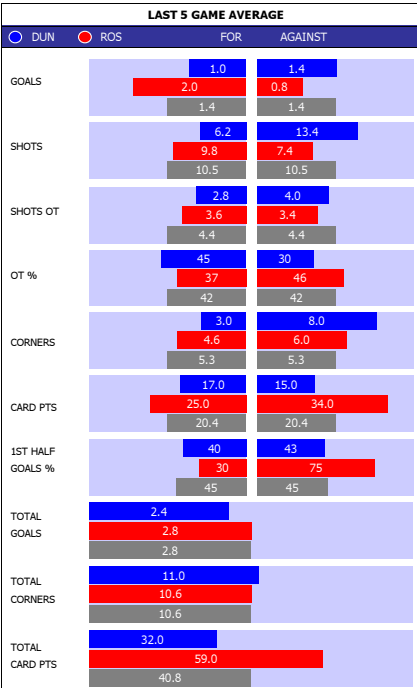

SCOTTISH PREMIERSHIP				
P	TEAM	PL	GD	PTS
1	Celtic	35	72	97
2	Aberdeen	35	34	70
3	Rangers	35	11	61
4	St Johnstone	35	3	52
5	Hearts	35	7	46
6	Partick	35	-4	42
7	Ross County	35	-12	39
8	Kilmarnock	35	-18	38
9	Dundee	35	-18	36
10	Hamilton	35	-21	32
11	Motherwell	35	-25	32
12	Inverness C	35	-29	28

HEAD TO HEAD										
DIV	DATE	H / A	G	S	O	C	Y	R		
SCD	04-04-17	Ross County	2	13	2	4	2	1		
		Dundee	1	6	3	3	2	1		
SCD	10-12-16	Dundee	0	6	2	8	2	0		
		Ross County	0	11	5	9	3	0		
SCD	06-08-16	Ross County	1	16	6	7	3	0		
		Dundee	3	7	4	2	2	0		
SCD	02-04-16	Ross County	5	13	8	3	2	0		
		Dundee	2	8	5	8	2	0		
SCD	26-12-15	Ross County	5	21	12	9	1	0		
		Dundee	2	7	4	1	2	0		
PER GAME AVGE :			4.2	21.6	10.2	10.8	4.2	0.4		