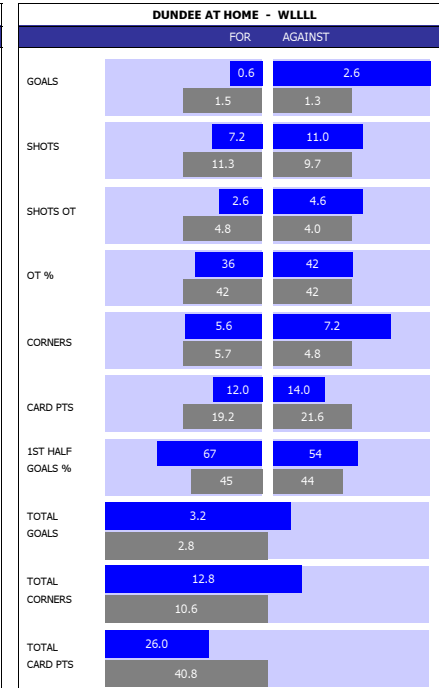

SCOTTISH PREMIERSHIP				
P	TEAM	PL	GD	PTS
1	Celtic	35	72	97
2	Aberdeen	35	34	70
3	Rangers	35	11	61
4	St Johnstone	35	3	52
5	Hearts	35	7	46
6	Partick	35	-4	42
7	Ross County	35	-12	39
8	Kilmarnock	35	-18	38
9	Dundee	35	-18	36
10	Hamilton	35	-21	32
11	Motherwell	35	-25	32
12	Inverness C	35	-29	28

HEAD TO HEAD										
DIV	DATE	H / A	G	S	O	C	Y	R		
SCD	04-04-17	Ross County	2	13	2	4	2	1		
		Dundee	1	6	3	3	2	1		
SCD	10-12-16	Dundee	0	6	2	8	2	0		
		Ross County	0	11	5	9	3	0		
SCD	06-08-16	Ross County	1	16	6	7	3	0		
		Dundee	3	7	4	2	2	0		
SCD	02-04-16	Ross County	5	13	8	3	2	0		
		Dundee	2	8	5	8	2	0		
SCD	26-12-15	Ross County	5	21	12	9	1	0		
		Dundee	2	7	4	1	2	0		
PER GAME AVGE :			4.2	21.6	10.2	10.8	4.2	0.4		