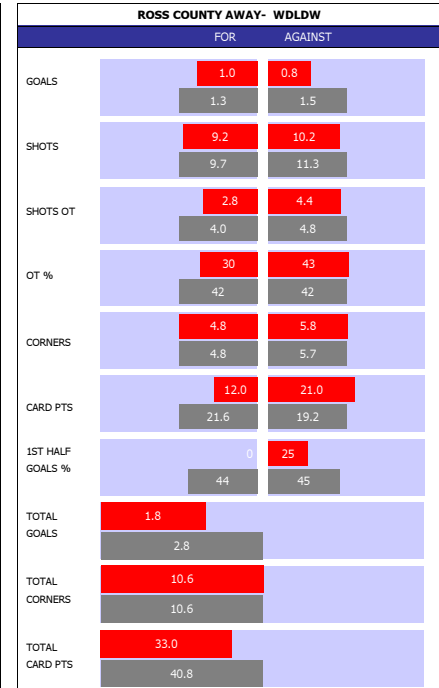

SCOTTISH PREMIERSHIP				
P	TEAM	PL	GD	PTS
1	Celtic	35	72	97
2	Aberdeen	35	34	70
3	Rangers	35	11	61
4	St Johnstone	35	3	52
5	Hearts	35	7	46
6	Partick	35	-4	42
7	Ross County	35	-12	39
8	Kilmarnock	35	-18	38
9	Dundee	35	-18	36
10	Hamilton	35	-21	32
11	Motherwell	35	-25	32
12	Inverness C	35	-29	28

HEAD TO HEAD										
DIV	DATE	H / A	G	S	O	C	Y	R		
SCD	04-04-17	Ross County	2	13	2	4	2	1		
		Dundee	1	6	3	3	2	1		
SCD	10-12-16	Dundee	0	6	2	8	2	0		
		Ross County	0	11	5	9	3	0		
SCD	06-08-16	Ross County	1	16	6	7	3	0		
		Dundee	3	7	4	2	2	0		
SCD	02-04-16	Ross County	5	13	8	3	2	0		
		Dundee	2	8	5	8	2	0		
SCD	26-12-15	Ross County	5	21	12	9	1	0		
		Dundee	2	7	4	1	2	0		
PER GAME AVGE :			4.2	21.6	10.2	10.8	4.2	0.4		