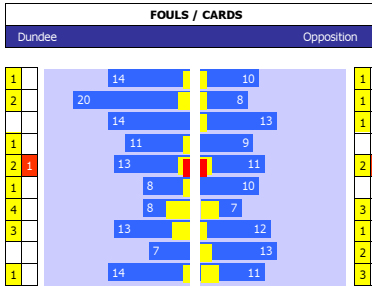

DUNDEE 10 MATCH FORM									
SS	DATE	CMP	VEN	OPPOSITION	T	N	R	SCORE	
16/17	0605	SCP	A	Kilmarnock	7	8	W	0	1
16/17	2904	SCP	A	Motherwell	10	11	W	2	3
16/17	1504	SCP	H	Hamilton	10	10	L	0	2
16/17	0804	SCP	A	Hearts	5	5	L	1	0
16/17	0404	SCP	A	Ross County	9	7	L	2	1
16/17	3103	SCP	H	Aberdeen	2	2	L	0	7
16/17	1903	SCP	H	Celtic	1	1	L	1	2
16/17	1103	SCP	A	St Johnstone	5	4	L	2	0
16/17	0103	SCP	H	Partick	7	6	L	0	1
16/17	2502	SCP	A	Motherwell	10	11	W	1	5

SQUAD STATS - SEASON TO DATE									
DUNDEE					ROSS COUNTY				
P	PLAYER	APP	S	GLS	P	PLAYER	APP	S	GLS
G	Scott Bain	33	0	0	G	Scott Fox	33	0	0
G	David Mitchell	2	0	0	G	Aaron McCarey	2	1	0
D	Kevin Holt	34	0	3	D	Andrew Davies	30	0	1
D	Cameron Kerr	32	1	1	D	Marcus Fraser	30	0	0
D	Darren O'Dea	32	0	3	D	Kenny van der Weg	27	3	0
D	Tom Hateley	25	1	0	D	Christopher Routis	21	7	3
D	Mark O'Hara	23	2	6	D	James McEveley	19	3	3
D	Kevin Gomis	20	0	0	D	Paul Quinn	19	0	0
M	Paul McGowan	32	1	3	M	Martin Woods	26	1	1
M	James Vincent	24	1	0	M	Tim Chow	23	5	1
M	Danny Williams	11	11	0	M	James O'Brien	20	11	0
M	Nick Ross	9	7	0	M	Milan Lalkovic	7	12	1
M	Nicky Low	2	0	1	M	Ian McShane	5	3	0
M	Jesse Curran	1	0	0	M	Chris Burke	4	2	1
F	Marcus Haber	24	0	8	F	Liam Boyce	31	0	20
F	Craig Wighton	19	9	2	F	Michael Gardyne	26	5	1
F	Faissal El-Bakhtaoui	12	15	3	F	Craig Curran	24	7	5
F	Henrik Ojamaa	9	3	0	F	Alex Schalk	14	15	5
F	Rory Loy	4	9	3	F	Ryan Dow	12	10	1

ROSS COUNTY 10 MATCH FORM									
SS	DATE	CMP	VEN	OPPOSITION	T	N	R	SCORE	
16/17	0605	SCP	A	Motherwell	11	11	W	0	1
16/17	2804	SCP	H	Inverness C	12	12	W	4	0
16/17	1604	SCP	H	Celtic	1	1	D	2	2
16/17	0804	SCP	A	Hamilton	11	10	D	1	1
16/17	0404	SCP	H	Dundee	8	9	W	2	1
16/17	0104	SCP	A	Partick	6	6	L	2	1
16/17	1803	SCP	A	Inverness C	12	12	D	1	1
16/17	1103	SCP	H	Kilmarnock	8	8	L	1	2
16/17	0103	SCP	A	Hearts	4	5	W	0	1
16/17	2502	SCP	A	Aberdeen	2	2	L	1	0