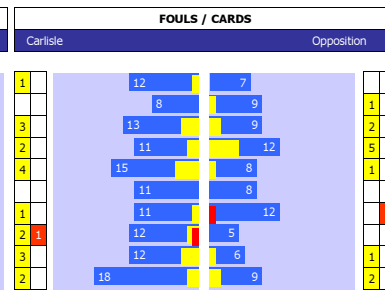

CARLISLE 10 MATCH FORM								
SS	DATE	CMP	VEN	OPPOSITION	T	N	R	SCORE
16/17	0605	LGE2	A	Exeter	5	5	W	2 3
16/17	2904	LGE2	H	Newport County	22	22	W	2 1
16/17	2204	LGE2	A	Crawley Town	20	19	D	3 3
16/17	1704	LGE2	H	Stevenage	6	10	D	1 1
16/17	1404	LGE2	A	Hartlepool	22	23	D	1 1
16/17	0804	LGE2	H	Notts County	16	16	L	1 2
16/17	0104	LGE2	A	Yeovil	18	20	W	0 2
16/17	2503	LGE2	H	Crewe	18	17	L	0 2
16/17	1803	LGE2	A	Mansfield	10	12	L	2 0
16/17	1403	LGE2	H	Luton	6	4	D	0 0

CARLISLE				EXETER					
P	PLAYER	APP	S	GLS	P	PLAYER	APP	S	GLS
G	Mark Gillespie	46	0	0	G	Christy Pym	28	0	0
G	Max Crocombe	0	0	0	G	Bobby Olejnik	17	1	0
D	Michael Raynes	40	1	2	D	Jordan Moore-Taylor	42	0	5
D	Tom Miller	38	3	0	D	Craig Woodman	33	0	0
D	Macaulay Gillesphey	31	1	0	D	Troy Brown	28	2	2
D	Danny Grainger	31	0	6	D	Pierce Sweeney	27	2	0
D	Shaun Brisley	22	6	2	D	Luke Croll	16	3	0
D	Mark Ellis	5	2	0	D	Jordan Tillson	9	11	0

EXETER 10 MATCH FORM								
SS	DATE	CMP	VEN	OPPOSITION	T	N	R	SCORE
16/17	0605	LGE2	H	Carlisle	6	6	L	2 3
16/17	2904	LGE2	A	Doncaster	1	3	W	1 3
16/17	2204	LGE2	H	Morecambe	17	18	W	3 1
16/17	1704	LGE2	A	Cambridge	11	11	L	1 0
16/17	1404	LGE2	H	Barnet	16	15	W	2 1
16/17	0804	LGE2	H	Newport County	23	22	L	0 1
16/17	0104	LGE2	A	Mansfield	9	12	W	1 2
16/17	2503	LGE2	H	Yeovil	17	20	D	3 3
16/17	1803	LGE2	A	Luton	5	4	D	1 1
16/17	1403	LGE2	H	Cheltenham	20	21	W	3 0