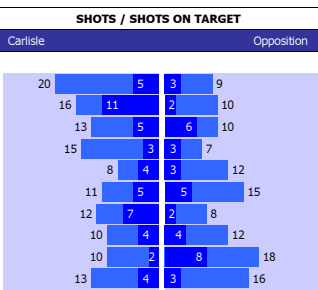

CARLISLE 10 MATCH FORM								
SS	DATE	CMP	VEN	OPPOSITION	T	N	R	SCORE
16/17	0605	LGE2	A	Exeter	5	5	W	2 3
16/17	2904	LGE2	H	Newport County	22	22	W	2 1
16/17	2204	LGE2	A	Crawley Town	20	19	D	3 3
16/17	1704	LGE2	H	Stevenage	6	10	D	1 1
16/17	1404	LGE2	A	Hartlepool	22	23	D	1 1
16/17	0804	LGE2	H	Notts County	16	16	L	1 2
16/17	0104	LGE2	A	Yeovil	18	20	W	0 2
16/17	2503	LGE2	H	Crewe	18	17	L	0 2
16/17	1803	LGE2	A	Mansfield	10	12	L	2 0
16/17	1403	LGE2	H	Luton	6	4	D	0 0

CARLISLE				EXETER					
P	PLAYER	APP	S	GLS	P	PLAYER	APP	S	GLS
G	Mark Gillespie	46	0	0	G	Christy Pym	28	0	0
G	Max Crocombe	0	0	0	G	Bobby Olejnik	17	1	0
D	Michael Raynes	40	1	2	D	Jordan Moore-Taylor	42	0	5
D	Tom Miller	38	3	0	D	Craig Woodman	33	0	0
D	Macaulay Gillesphey	31	1	0	D	Troy Brown	28	2	2
D	Danny Grainger	31	0	6	D	Pierce Sweeney	27	2	0
D	Shaun Brisley	22	6	2	D	Luke Croll	16	3	0
D	Mark Ellis	5	2	0	D	Jordan Tillson	9	11	0

EXETER 10 MATCH FORM								
SS	DATE	CMP	VEN	OPPOSITION	T	N	R	SCORE
16/17	0605	LGE2	H	Carlisle	6	6	L	2 3
16/17	2904	LGE2	A	Doncaster	1	3	W	1 3
16/17	2204	LGE2	H	Morecambe	17	18	W	3 1
16/17	1704	LGE2	A	Cambridge	11	11	L	1 0
16/17	1404	LGE2	H	Barnet	16	15	W	2 1
16/17	0804	LGE2	H	Newport County	23	22	L	0 1
16/17	0104	LGE2	A	Mansfield	9	12	W	1 2
16/17	2503	LGE2	H	Yeovil	17	20	D	3 3
16/17	1803	LGE2	A	Luton	5	4	D	1 1
16/17	1403	LGE2	H	Cheltenham	20	21	W	3 0