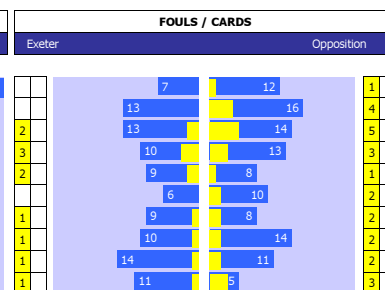

CARLISLE				EXETER					
F	PLAYER	APP	S	GLS	F	PLAYER	APP	S	GLS
F	Jamie Proctor	23	15	4	F	Ollie Watkins	40	5	13
F	Jabo Ibehre	20	18	12	F	Reuben Reid	31	5	13
F	Shaun Miller	19	11	4	F	Robbie Simpson	14	12	1
F	George Waring	7	16	0	F	Liam McAlinden	9	23	5
F	Derek Asamoah	0	8	0	F	Matt Jay	0	2	0