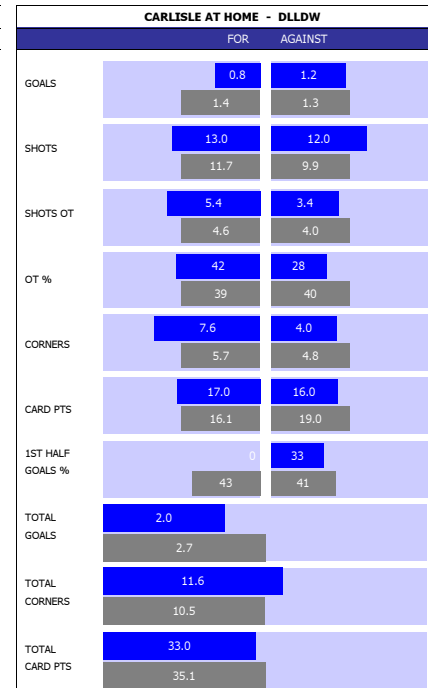

ENGLISH LEAGUE TWO				
P	TEAM	PL	GD	PTS
1	Portsmouth	46	39	87
2	Plymouth	46	25	87
3	Doncaster	46	30	85
4	Luton	46	27	77
5	Exeter	46	19	71
6	Carlisle	46	1	71
7	Blackpool	46	23	70
8	Colchester	46	10	69
9	Wycombe	46	5	69
10	Stevenage	46	4	67
11	Cambridge	46	8	66
12	Mansfield	46	4	66
13	Accrington	46	3	65
14	Grimsby	46	-4	62
15	Barnet	46	-7	57
16	Notts County	46	-22	56
17	Crewe	46	-9	55
18	Morecambe	46	-20	52
19	Crawley Town	46	-18	51
20	Yeovil	46	-15	50
21	Cheltenham	46	-20	50
22	Newport County	46	-22	48
23	Hartlepool	46	-21	46
24	Leyton Orient	46	-40	36

HEAD TO HEAD										
DIV	DATE	H / A	G	S	O	C	Y	R		
E3	06-05-17	Exeter	2	9	3	6	0	0		
		Carlisle	3	20	5	15	1	0		
E3	19-11-16	Carlisle	3	13	4	8	2	1		
		Exeter	2	10	4	6	4	0		
E3	12-03-16	Exeter	2	13	4	7	3	0		
		Carlisle	2	10	4	8	2	0		
E3	17-10-15	Carlisle	1	14	6	8	1	0		
		Exeter	0	13	5	8	3	0		
PER GAME AVGE :			3.8	25.5	8.8	16.5	4.0	0.3		

CARLISLE 10 MATCH FORM								
SS	DATE	CMP	VEN	OPPOSITION	T	N	R	SCORE
16/17	0605	LGE2	A	Exeter	5	5	W	2 3
16/17	2904	LGE2	H	Newport County	22	22	W	2 1
16/17	2204	LGE2	A	Crawley Town	20	19	D	3 3
16/17	1704	LGE2	H	Stevenage	6	10	D	1 1
16/17	1404	LGE2	A	Hartlepool	22	23	D	1 1
16/17	0804	LGE2	H	Notts County	16	16	L	1 2
16/17	0104	LGE2	A	Yeovil	18	20	W	0 2
16/17	2503	LGE2	H	Crewe	18	17	L	0 2
16/17	1803	LGE2	A	Mansfield	10	12	L	2 0
16/17	1403	LGE2	H	Luton	6	4	D	0 0