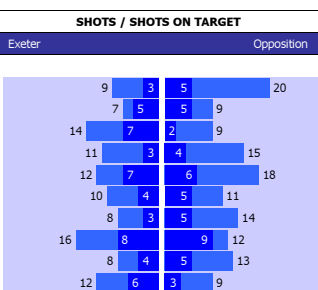

CARLISLE				EXETER					
F	PLAYER	APP	S	GLS	F	PLAYER	APP	S	GLS
F	Jamie Proctor	23	15	4	F	Ollie Watkins	40	5	13
F	Jabo Ibehre	20	18	12	F	Reuben Reid	31	5	13
F	Shaun Miller	19	11	4	F	Robbie Simpson	14	12	1
F	George Waring	7	16	0	F	Liam McAlinden	9	23	5
F	Derek Asamoah	0	8	0	F	Matt Jay	0	2	0