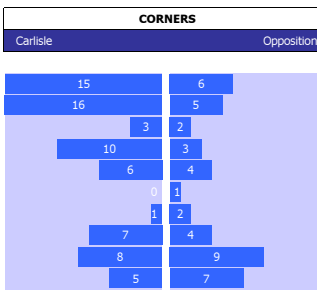

CARLISLE 10 MATCH FORM								
SS	DATE	CMP	VEN	OPPOSITION	T	N	R	SCORE
16/17	0605	LGE2	A	Exeter	5	5	W	2 3
16/17	2904	LGE2	H	Newport County	22	22	W	2 1
16/17	2204	LGE2	A	Crawley Town	20	19	D	3 3
16/17	1704	LGE2	H	Stevenage	6	10	D	1 1
16/17	1404	LGE2	A	Hartlepool	22	23	D	1 1
16/17	0804	LGE2	H	Notts County	16	16	L	1 2
16/17	0104	LGE2	A	Yeovil	18	20	W	0 2
16/17	2503	LGE2	H	Crewe	18	17	L	0 2
16/17	1803	LGE2	A	Mansfield	10	12	L	2 0
16/17	1403	LGE2	H	Luton	6	4	D	0 0

CARLISLE				EXETER					
P	PLAYER	APP	S	GLS	P	PLAYER	APP	S	GLS
G	Mark Gillespie	46	0	0	G	Christy Pym	28	0	0
G	Max Crocombe	0	0	0	G	Bobby Olejnik	17	1	0
D	Michael Raynes	40	1	2	D	Jordan Moore-Taylor	42	0	5
D	Tom Miller	38	3	0	D	Craig Woodman	33	0	0
D	Macaulay Gillesphey	31	1	0	D	Troy Brown	28	2	2
D	Danny Grainger	31	0	6	D	Pierce Sweeney	27	2	0
D	Shaun Brisley	22	6	2	D	Luke Croll	16	3	0
D	Mark Ellis	5	2	0	D	Jordan Tillson	9	11	0

EXETER 10 MATCH FORM								
SS	DATE	CMP	VEN	OPPOSITION	T	N	R	SCORE
16/17	0605	LGE2	H	Carlisle	6	6	L	2 3
16/17	2904	LGE2	A	Doncaster	1	3	W	1 3
16/17	2204	LGE2	H	Morecambe	17	18	W	3 1
16/17	1704	LGE2	A	Cambridge	11	11	L	1 0
16/17	1404	LGE2	H	Barnet	16	15	W	2 1
16/17	0804	LGE2	H	Newport County	23	22	L	0 1
16/17	0104	LGE2	A	Mansfield	9	12	W	1 2
16/17	2503	LGE2	H	Yeovil	17	20	D	3 3
16/17	1803	LGE2	A	Luton	5	4	D	1 1
16/17	1403	LGE2	H	Cheltenham	20	21	W	3 0