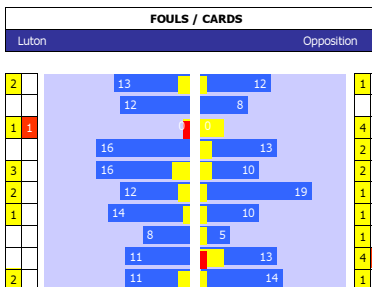

P	PLAYER	APP	S	GLS	P	PLAYER	APP	S	GLS
M	Brad Potts	42	0	10	M	Pelly Ruddock	34	8	2
M	Jack Payne	32	3	1	M	Oliver Lee	24	9	1
M	Colin Daniel	27	7	4	M	James Justin	24	5	1
M	Neil Danns	24	7	4	M	Cameron McGeehan	24	0	10
M	Jim McAlister	18	4	0	M	Isaac Vassell	22	18	8
M	Sanmi Odelusi	2	20	1	M	Luke Gambin	21	14	5
F	Nathan Delfouneso	29	7	6	F	Danny Hylton	38	1	21
F	Kyle Vassell	27	7	11	F	Jordan Cook	31	4	3
F	Mark Cullen	17	10	9	F	Jack Marriott	25	14	8
F	Jamille Matt	14	18	3	F	Ollie Palmer	14	23	8
F	Jordan Flores	14	7	3	F	Zane Banton	0	0	0