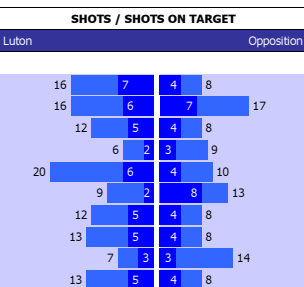

P	PLAYER	APP	S	GLS	P	PLAYER	APP	S	GLS
M	Brad Potts	42	0	10	M	Pelly Ruddock	34	8	2
M	Jack Payne	32	3	1	M	Oliver Lee	24	9	1
M	Colin Daniel	27	7	4	M	James Justin	24	5	1
M	Neil Danns	24	7	4	M	Cameron McGeehan	24	0	10
M	Jim McAlister	18	4	0	M	Isaac Vassell	22	18	8
M	Sanmi Odelusi	2	20	1	M	Luke Gambin	21	14	5
F	Nathan Delfouneso	29	7	6	F	Danny Hylton	38	1	21
F	Kyle Vassell	27	7	11	F	Jordan Cook	31	4	3
F	Mark Cullen	17	10	9	F	Jack Marriott	25	14	8
F	Jamille Matt	14	18	3	F	Ollie Palmer	14	23	8
F	Jordan Flores	14	7	3	F	Zane Banton	0	0	0