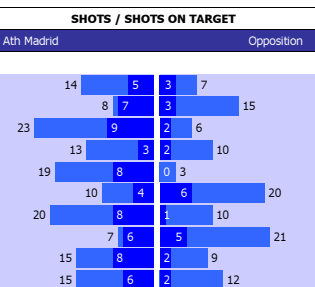

SQUAD STATS - SEASON TO DATE										
BETIS					ATH MADRID					
P	PLAYER	APP	S	GLS	P	PLAYER	APP	S	GLS	
F	Ruben Castro	30	3	11	F	Antoine Griezmann	34	0	16	
F	Antonio Sanabria	16	6	4	F	Kevin Gameiro	20	9	12	
F	Alexander Alegria Mor	15	10	3	F	Fernando Torres	12	17	6	
F	Roman Zozulya	1	5	0