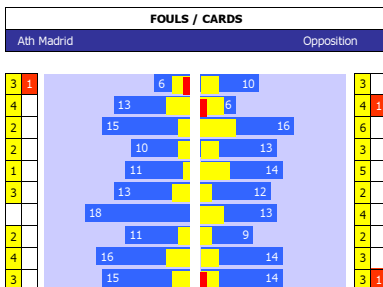

SQUAD STATS - SEASON TO DATE										
BETIS					ATH MADRID					
P	PLAYER	APP	S	GLS	P	PLAYER	APP	S	GLS	
F	Ruben Castro	30	3	11	F	Antoine Griezmann	34	0	16	
F	Antonio Sanabria	16	6	4	F	Kevin Gameiro	20	9	12	
F	Alexander Alegria Mor	15	10	3	F	Fernando Torres	12	17	6	
F	Roman Zozulya	1	5	0