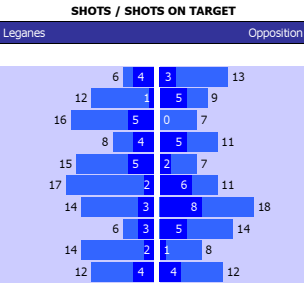

HEAD TO HEAD table for SP1 on 14-01-17. Columns: DIV, DATE, H/A, G, S, O, C, Y, R. Shows 0-0 score between Ath Bilbao and Leganes.

ATH BILBAO 10 MATCH FORM table. Columns: SS, DATE, CMP, VEN, OPPOSITION, T, N, R, SCORE. Lists recent matches like Alaves, Celta, Betis, Eibar, Las Palmas, Villarreal, Espanol, Osasuna, Real Madrid, and Sociedad.

SQUAD STATS - SEASON TO DATE. Tables for ATH BILBAO and LEGANES with columns: P, PLAYER, APP, S, GLS. Lists players like Kepa, Gorka Iraizoz, Aymeric Laporte, and others.

LEGANES 10 MATCH FORM table. Columns: SS, DATE, CMP, VEN, OPPOSITION, T, N, R, SCORE. Lists recent matches like Betis, Eibar, Las Palmas, Villarreal, Espanol, Osasuna, Real Madrid, Sociedad, Malaga, and Sevilla.

SQUAD STATS - SEASON TO DATE. Tables for ATH BILBAO and LEGANES with columns: P, PLAYER, APP, S, GLS. Lists players like Raul Garcia, Mikel San Jose, Benat, and others.