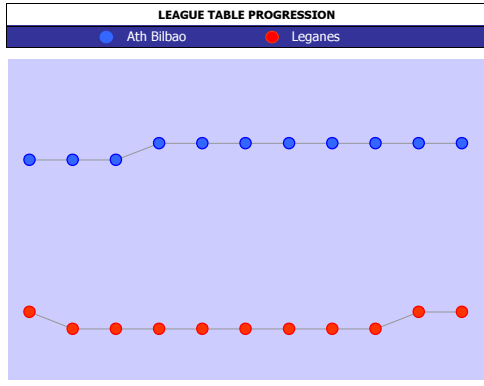

SPANISH LA LIGA 08/05/17. Table with columns: P, TEAM, PL, GD, PTS. Lists teams from 1 to 19, including Barcelona, Real Madrid, Ath Madrid, Sevilla, Villarreal, Ath Bilbao (6th), Sociedad, Eibar, Espanol, Alaves, Malaga, Celta, Valencia, Las Palmas, Betis, La Coruna, Sp Gijon, Granada, and Osasuna.

HEAD TO HEAD table for SP1 on 14-01-17. Columns: DIV, DATE, H/A, G, S, O, C, Y, R. Shows 0-0 score between Ath Bilbao and Leganes.

ATH BILBAO 10 MATCH FORM table. Columns: SS, DATE, CMP, VEN, OPPOSITION, T, N, R, SCORE. Lists recent matches like Alaves, Celta, Betis, Eibar, Las Palmas, Villarreal, Espanol, Osasuna, Real Madrid, and Sociedad.

SQUAD STATS - SEASON TO DATE. Tables for ATH BILBAO and LEGANES with columns: P, PLAYER, APP, S, GLS. Lists players like Kepa, Gorka Iraizoz, Aymeric Laporte, and others.

LEGANES 10 MATCH FORM table. Columns: SS, DATE, CMP, VEN, OPPOSITION, T, N, R, SCORE. Lists recent matches like Betis, Eibar, Las Palmas, Villarreal, Espanol, Osasuna, Real Madrid, Sociedad, Malaga, and Sevilla.