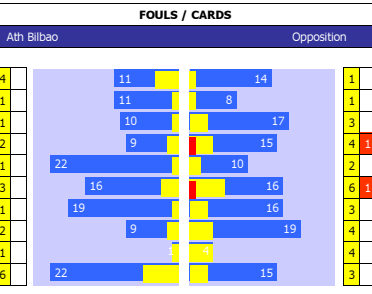

SPANISH LA LIGA 08/05/17. Table with columns: P, TEAM, PL, GD, PTS. Lists teams from 1 to 19, including Barcelona, Real Madrid, Ath Madrid, Sevilla, Villarreal, Ath Bilbao (6th), Sociedad, Eibar, Espanol, Alaves, Malaga, Celta, Valencia, Las Palmas, Betis, La Coruna, Sp Gijon, Granada, and Osasuna.

HEAD TO HEAD table for SP1 on 14-01-17. Columns: DIV, DATE, H/A, G, S, O, C, Y, R. Shows 0-0 score between Ath Bilbao and Leganes.

ATH BILBAO 10 MATCH FORM table. Columns: SS, DATE, CMP, VEN, OPPOSITION, T, N, R, SCORE. Lists recent matches like Alaves, Celta, Betis, Eibar, Las Palmas, Villarreal, Espanol, Osasuna, Real Madrid, and Sociedad.

SQUAD STATS - SEASON TO DATE. Tables for ATH BILBAO and LEGANES with columns: P, PLAYER, APP, S, GLS. Lists players like Kepa, Gorka Iraizoz, Aymeric Laporte, and others.

LEGANES 10 MATCH FORM table. Columns: SS, DATE, CMP, VEN, OPPOSITION, T, N, R, SCORE. Lists recent matches like Betis, Eibar, Las Palmas, Villarreal, Espanol, Osasuna, Real Madrid, Sociedad, Malaga, and Sevilla.