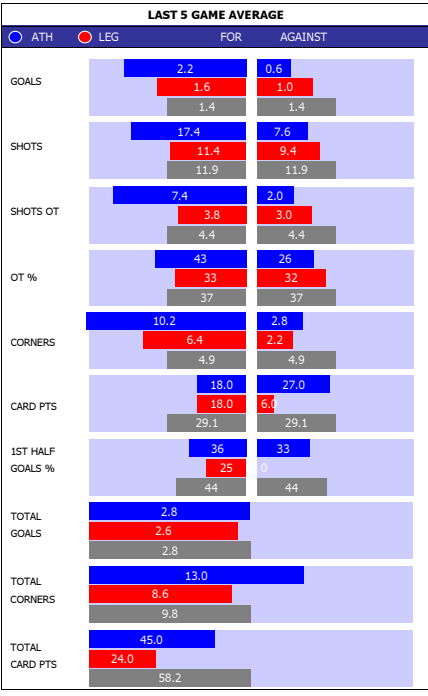

SPANISH LA LIGA 08/05/17. Table with columns: P, TEAM, PL, GD, PTS. Lists teams from 1 to 19, including Barcelona, Real Madrid, Ath Madrid, Sevilla, Villarreal, Ath Bilbao (6th), Sociedad, Eibar, Espanol, Alaves, Malaga, Celta, Valencia, Las Palmas, Betis, La Coruna, Sp Gijon, Granada, and Osasuna.

HEAD TO HEAD table for SP1 on 14-01-17. Columns: DIV, DATE, H/A, G, S, O, C, Y, R. Shows 0-0 score between Ath Bilbao and Leganes.

ATH BILBAO 10 MATCH FORM table. Columns: SS, DATE, CMP, VEN, OPPOSITION, T, N, R, SCORE. Lists recent matches like Alaves, Celta, Betis, Eibar, Las Palmas, Villarreal, Espanol, Osasuna, Real Madrid, and Sociedad.

SQUAD STATS - SEASON TO DATE. Tables for ATH BILBAO and LEGANES with columns: P, PLAYER, APP, S, GLS. Lists players like Kepa, Gorka Iraizoz, Aymeric Laporte, and others.

LEGANES 10 MATCH FORM table. Columns: SS, DATE, CMP, VEN, OPPOSITION, T, N, R, SCORE. Lists recent matches like Betis, Eibar, Las Palmas, Villarreal, Espanol, Osasuna, Real Madrid, Sociedad, Malaga, and Sevilla.