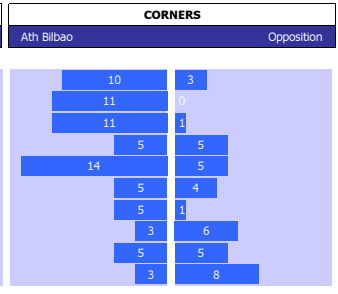

SPANISH LA LIGA 08/05/17. Table with columns: P, TEAM, PL, GD, PTS. Lists teams from 1 to 19, including Barcelona, Real Madrid, Ath Madrid, Sevilla, Villarreal, Ath Bilbao (6th), Sociedad, Eibar, Espanol, Alaves, Malaga, Celta, Valencia, Las Palmas, Betis, La Coruna, Sp Gijon, Granada, and Osasuna.

HEAD TO HEAD table for SP1 on 14-01-17. Columns: DIV, DATE, H/A, G, S, O, C, Y, R. Shows 0-0 score between Ath Bilbao and Leganes.

ATH BILBAO 10 MATCH FORM table. Columns: SS, DATE, CMP, VEN, OPPOSITION, T, N, R, SCORE. Lists recent matches like Alaves, Celta, Betis, Eibar, Las Palmas, Villarreal, Espanol, Osasuna, Real Madrid, and Sociedad.

SQUAD STATS - SEASON TO DATE. Tables for ATH BILBAO and LEGANES with columns: P, PLAYER, APP, S, GLS. Lists players like Kepa, Gorka Iraizoz, Aymeric Laporte, and others.

LEGANES 10 MATCH FORM table. Columns: SS, DATE, CMP, VEN, OPPOSITION, T, N, R, SCORE. Lists recent matches like Betis, Eibar, Las Palmas, Villarreal, Espanol, Osasuna, Real Madrid, Sociedad, Malaga, and Sevilla.