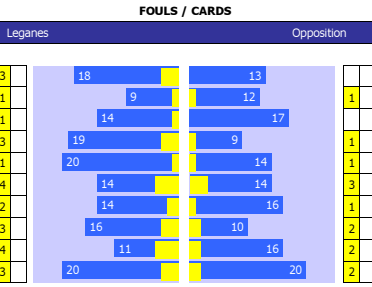

SPANISH LA LIGA 08/05/17. Table with columns: P, TEAM, PL, GD, PTS. Lists teams from 1 to 19, including Barcelona, Real Madrid, Ath Madrid, Sevilla, Villarreal, Ath Bilbao (6th), Sociedad, Eibar, Espanol, Alaves, Malaga, Celta, Valencia, Las Palmas, Betis, La Coruna, Sp Gijon, Granada, and Osasuna.

HEAD TO HEAD table for SP1 on 14-01-17. Columns: DIV, DATE, H/A, G, S, O, C, Y, R. Shows 0-0 score between Ath Bilbao and Leganes.

ATH BILBAO 10 MATCH FORM table. Columns: SS, DATE, CMP, VEN, OPPOSITION, T, N, R, SCORE. Lists recent matches like Alaves, Celta, Betis, Eibar, Las Palmas, Villarreal, Espanol, Osasuna, Real Madrid, and Sociedad.

SQUAD STATS - SEASON TO DATE. Tables for ATH BILBAO and LEGANES with columns: P, PLAYER, APP, S, GLS. Lists players like Kepa, Gorka Iraizoz, Aymeric Laporte, and others.

LEGANES 10 MATCH FORM table. Columns: SS, DATE, CMP, VEN, OPPOSITION, T, N, R, SCORE. Lists recent matches like Betis, Eibar, Las Palmas, Villarreal, Espanol, Osasuna, Real Madrid, Sociedad, Malaga, and Sevilla.

SQUAD STATS - SEASON TO DATE. Tables for ATH BILBAO and LEGANES with columns: P, PLAYER, APP, S, GLS. Lists players like Raul Garcia, Mikel San Jose, Benat, and others.