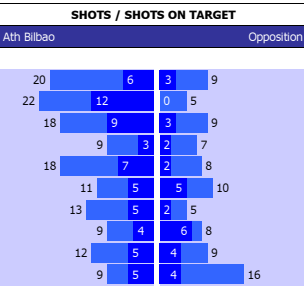

SPANISH LA LIGA 08/05/17. Table with columns: P, TEAM, PL, GD, PTS. Lists teams from 1 to 19, including Barcelona, Real Madrid, Ath Madrid, Sevilla, Villarreal, Ath Bilbao (6th), Sociedad, Eibar, Espanol, Alaves, Malaga, Celta, Valencia, Las Palmas, Betis, La Coruna, Sp Gijon, Granada, and Osasuna.

HEAD TO HEAD table for SP1 on 14-01-17. Columns: DIV, DATE, H/A, G, S, O, C, Y, R. Shows 0-0 score between Ath Bilbao and Leganes.

ATH BILBAO 10 MATCH FORM table. Columns: SS, DATE, CMP, VEN, OPPOSITION, T, N, R, SCORE. Lists recent matches like Alaves, Celta, Betis, Eibar, Las Palmas, Villarreal, Espanol, Osasuna, Real Madrid, and Sociedad.

SQUAD STATS - SEASON TO DATE. Tables for ATH BILBAO and LEGANES with columns: P, PLAYER, APP, S, GLS. Lists players like Kepa, Gorka Iraizoz, Aymeric Laporte, and others.

LEGANES 10 MATCH FORM table. Columns: SS, DATE, CMP, VEN, OPPOSITION, T, N, R, SCORE. Lists recent matches like Betis, Eibar, Las Palmas, Villarreal, Espanol, Osasuna, Real Madrid, Sociedad, Malaga, and Sevilla.