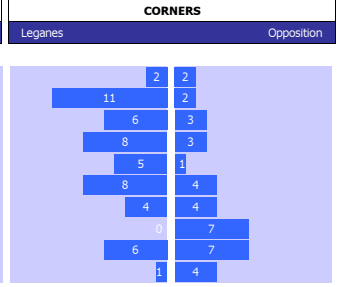

HEAD TO HEAD table for SP1 on 14-01-17. Columns: DIV, DATE, H/A, G, S, O, C, Y, R. Shows 0-0 score between Ath Bilbao and Leganes.

ATH BILBAO 10 MATCH FORM table. Columns: SS, DATE, CMP, VEN, OPPOSITION, T, N, R, SCORE. Lists recent matches like Alaves, Celta, Betis, Eibar, Las Palmas, Villarreal, Espanol, Osasuna, Real Madrid, and Sociedad.

SQUAD STATS - SEASON TO DATE. Tables for ATH BILBAO and LEGANES with columns: P, PLAYER, APP, S, GLS. Lists players like Kepa, Gorka Iraizoz, Aymeric Laporte, and others.

LEGANES 10 MATCH FORM table. Columns: SS, DATE, CMP, VEN, OPPOSITION, T, N, R, SCORE. Lists recent matches like Betis, Eibar, Las Palmas, Villarreal, Espanol, Osasuna, Real Madrid, Sociedad, Malaga, and Sevilla.