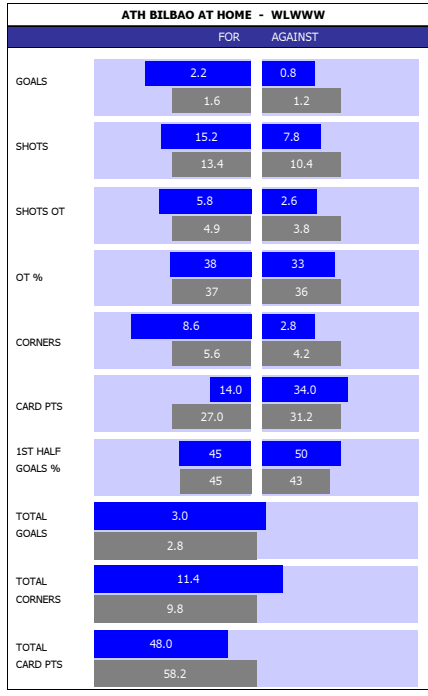

SPANISH LA LIGA 08/05/17. Table with columns: P, TEAM, PL, GD, PTS. Lists teams from 1 to 19, including Barcelona, Real Madrid, Ath Madrid, Sevilla, Villarreal, Ath Bilbao (6th), Sociedad, Eibar, Espanol, Alaves, Malaga, Celta, Valencia, Las Palmas, Betis, La Coruna, Sp Gijon, Granada, and Osasuna.

HEAD TO HEAD table for SP1 on 14-01-17. Columns: DIV, DATE, H/A, G, S, O, C, Y, R. Shows 0-0 score between Ath Bilbao and Leganes.

ATH BILBAO 10 MATCH FORM table. Columns: SS, DATE, CMP, VEN, OPPOSITION, T, N, R, SCORE. Lists recent matches like Alaves, Celta, Betis, Eibar, Las Palmas, Villarreal, Espanol, Osasuna, Real Madrid, and Sociedad.

SQUAD STATS - SEASON TO DATE. Tables for ATH BILBAO and LEGANES with columns: P, PLAYER, APP, S, GLS. Lists players like Kepa, Gorka Iraizoz, Aymeric Laporte, and others.

LEGANES 10 MATCH FORM table. Columns: SS, DATE, CMP, VEN, OPPOSITION, T, N, R, SCORE. Lists recent matches like Betis, Eibar, Las Palmas, Villarreal, Espanol, Osasuna, Real Madrid, Sociedad, Malaga, and Sevilla.